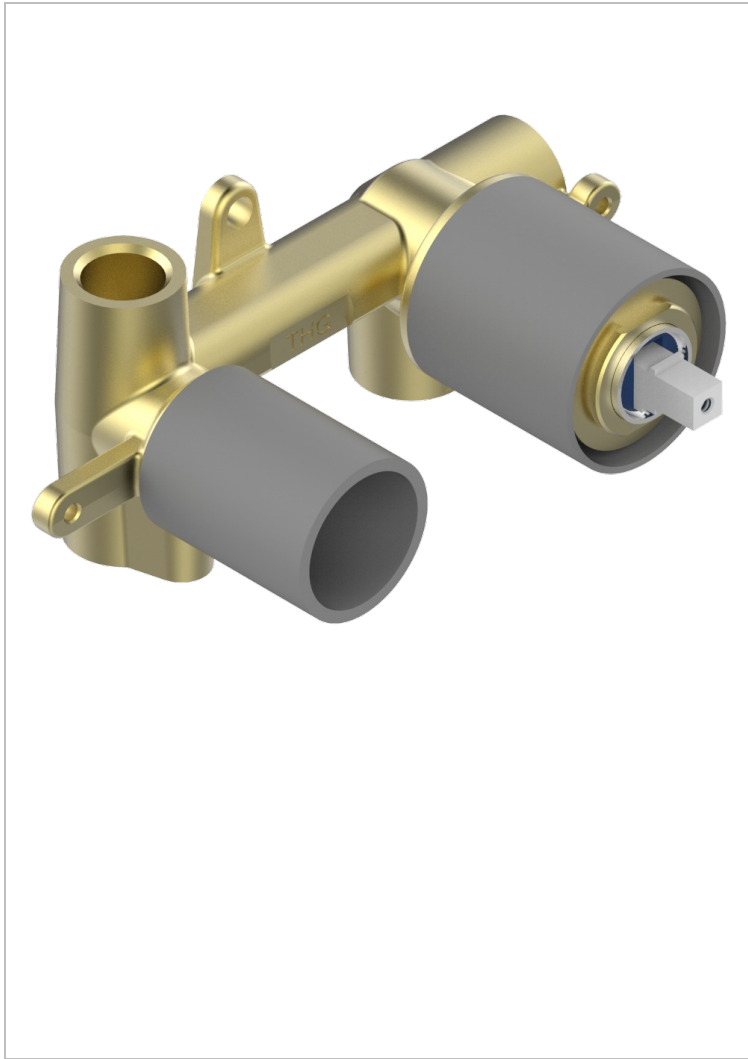

GENERAL ITEMS

G00-6550A

Rough parts for shower mixer with diverter

CHARACTERISTIC

- General Items
- Rough parts for shower mixer with diverter

AVAILABLE FINITIONS

*** - A00