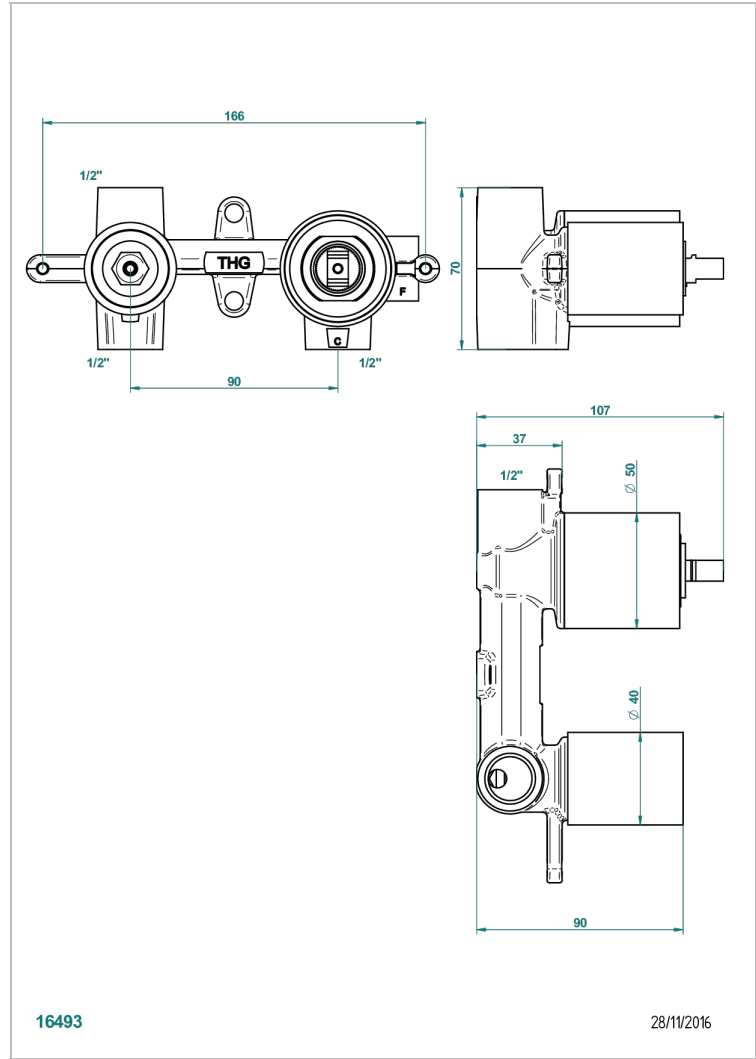

GENERAL ITEMS

G00-6550A

Rough parts for shower mixer with diverter

CHARACTERISTIC

- General Items
- Rough parts for shower mixer with diverter

AVAILABLE FINITIONS

*** - A00