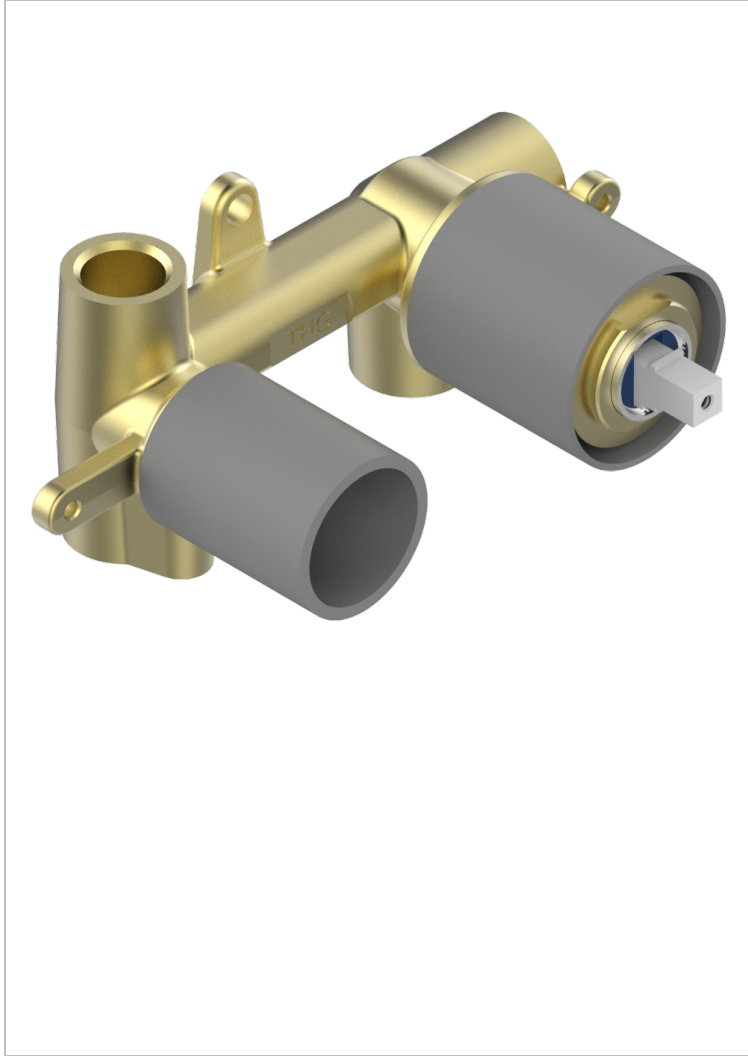

# GENERAL ITEMS

G00-6550A

Rough parts for shower mixer with diverter

## CHARACTERISTIC

- General Items
- Rough parts for shower mixer with diverter