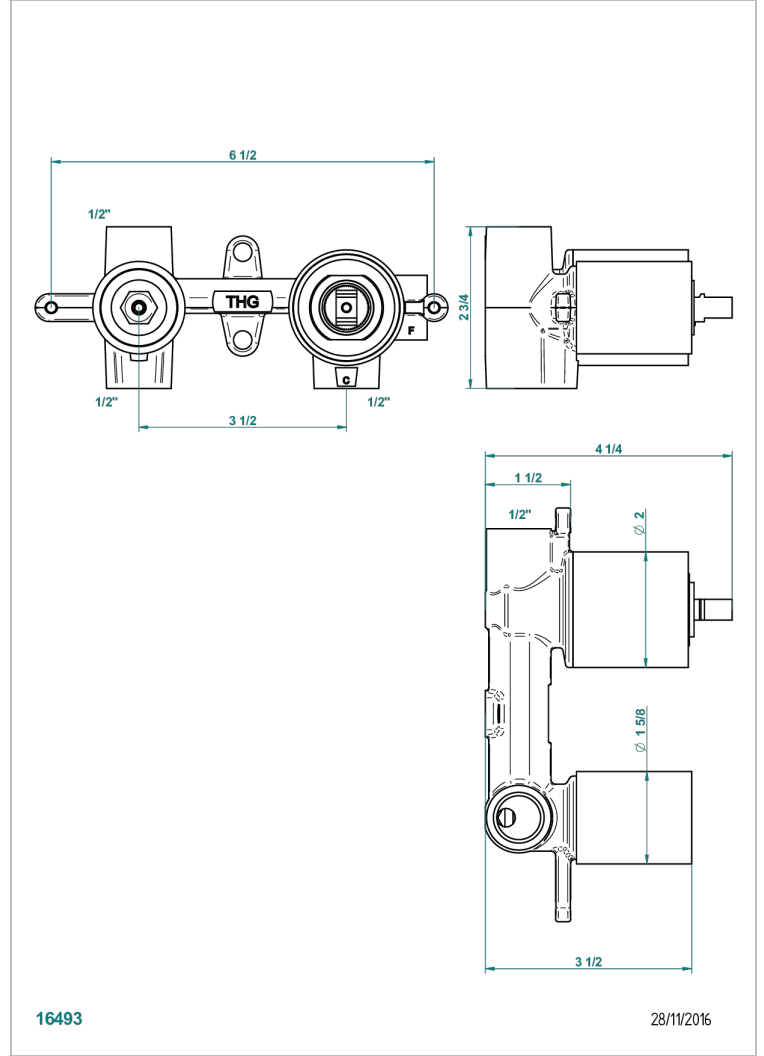

# GENERAL ITEMS

G00-6550A

Rough parts for shower mixer with diverter

## CHARACTERISTIC

- General Items
- Rough parts for shower mixer with diverter