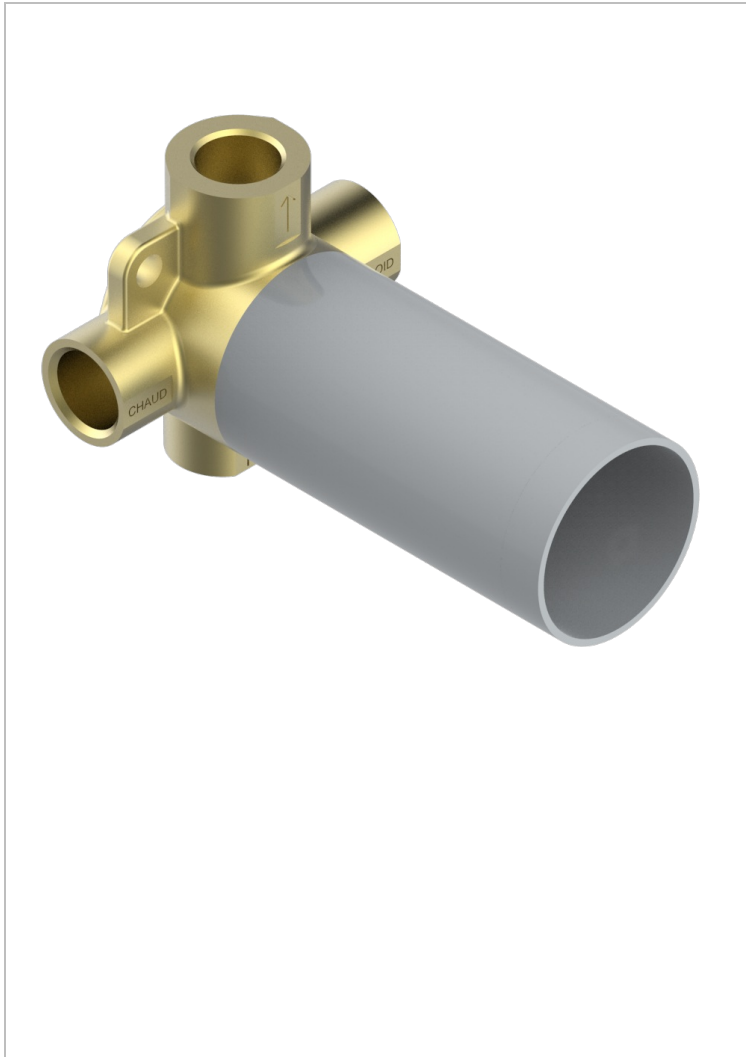

Rough parts for wall mounted flush fit shower mixer 2 x 1/2" inlets 1 x 1/2" outlet

16429

28/03/2023

## CARACTERÍSTICAS

- Todo Estilo
- Rough parts for wall mounted flush fit shower mixer 2 x 1/2" inlets 1 x 1/2" outlet