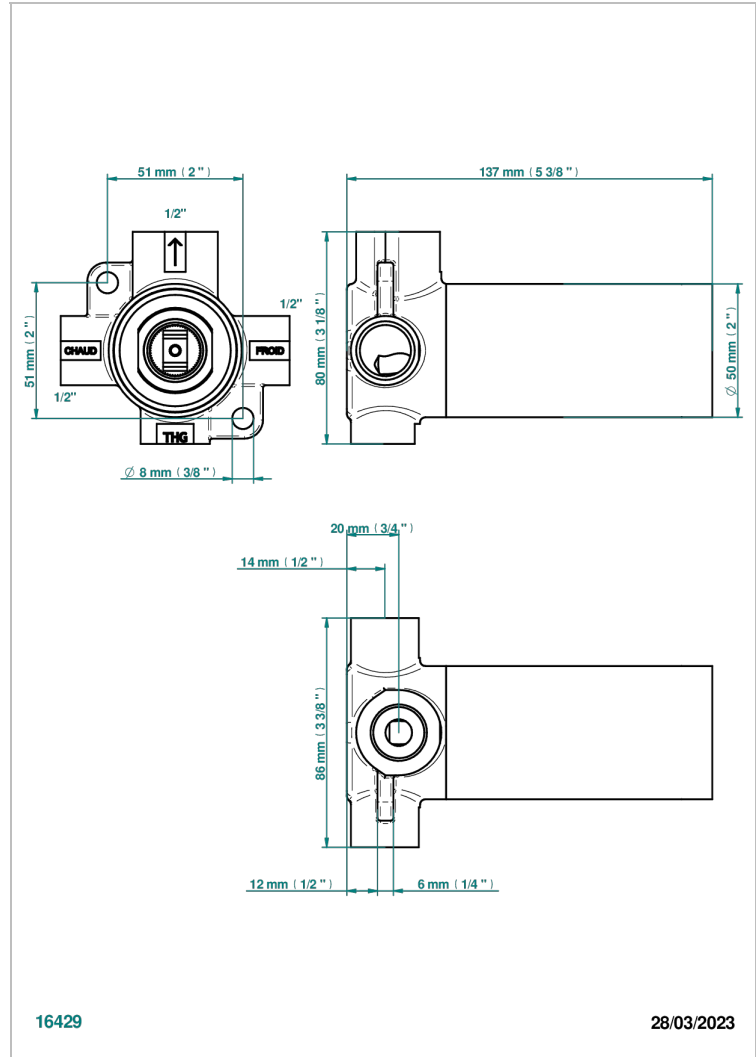

Rough parts for wall mounted flush fit shower mixer 2 x 1/2" inlets 1 x 1/2" outlet

16429

28/03/2023

## CARACTERÍSTICAS

- Todo Estilo
- Rough parts for wall mounted flush fit shower mixer 2 x 1/2" inlets 1 x 1/2" outlet