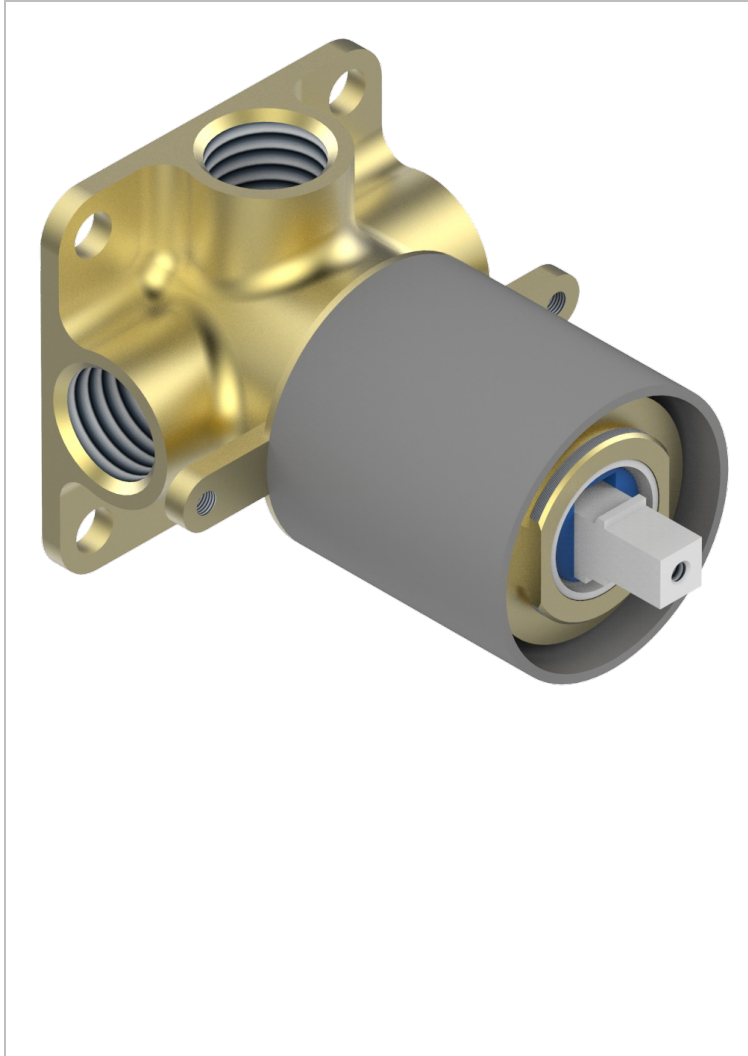

GENERAL ITEMS

G00-6540A

Rough parts for wall mounted flush fit shower mixer 2 x 1/2" inlets 1 x 1/2" outlet

CHARACTERISTIC

- General Items
- Rough parts for wall mounted flush fit shower mixer 2 x 1/2" inlets 1 x 1/2" outlet

AVAILABLE FINITIONS

Brass, cast only - A00