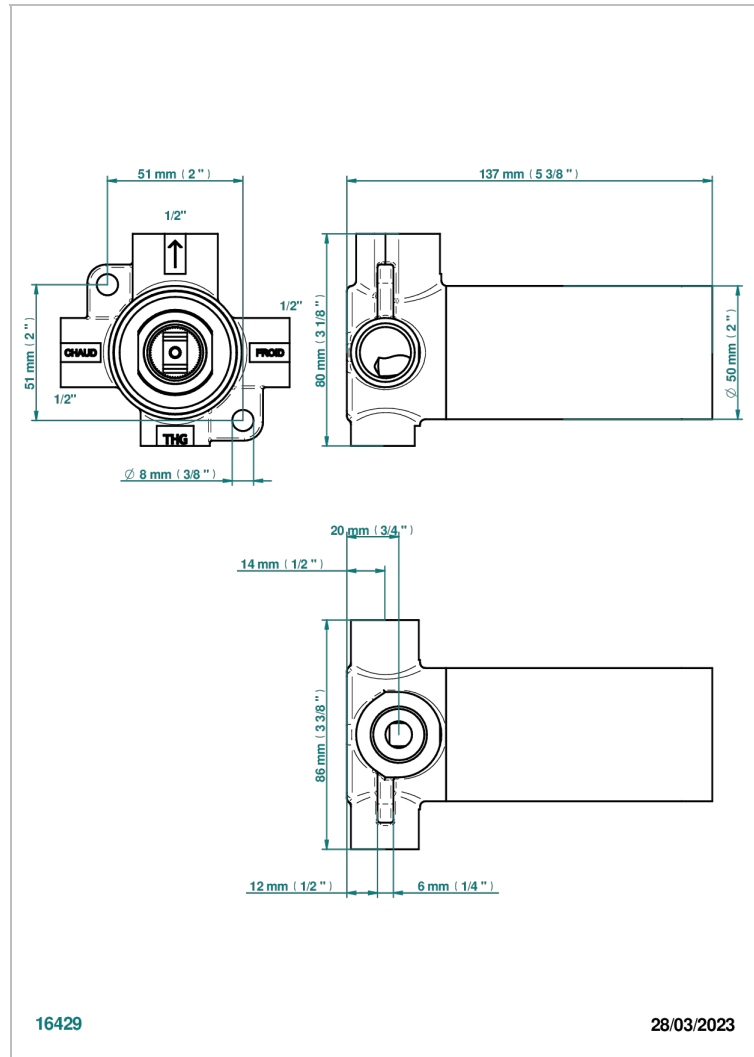

# GENERAL ITEMS

G00-6540A

Rough parts for wall mounted flush fit shower mixer 2 x 1/2" inlets 1 x 1/2" outlet

16429

28/03/2023

## CHARACTERISTIC

- General Items
- Rough parts for wall mounted flush fit shower mixer 2 x 1/2" inlets 1 x 1/2" outlet