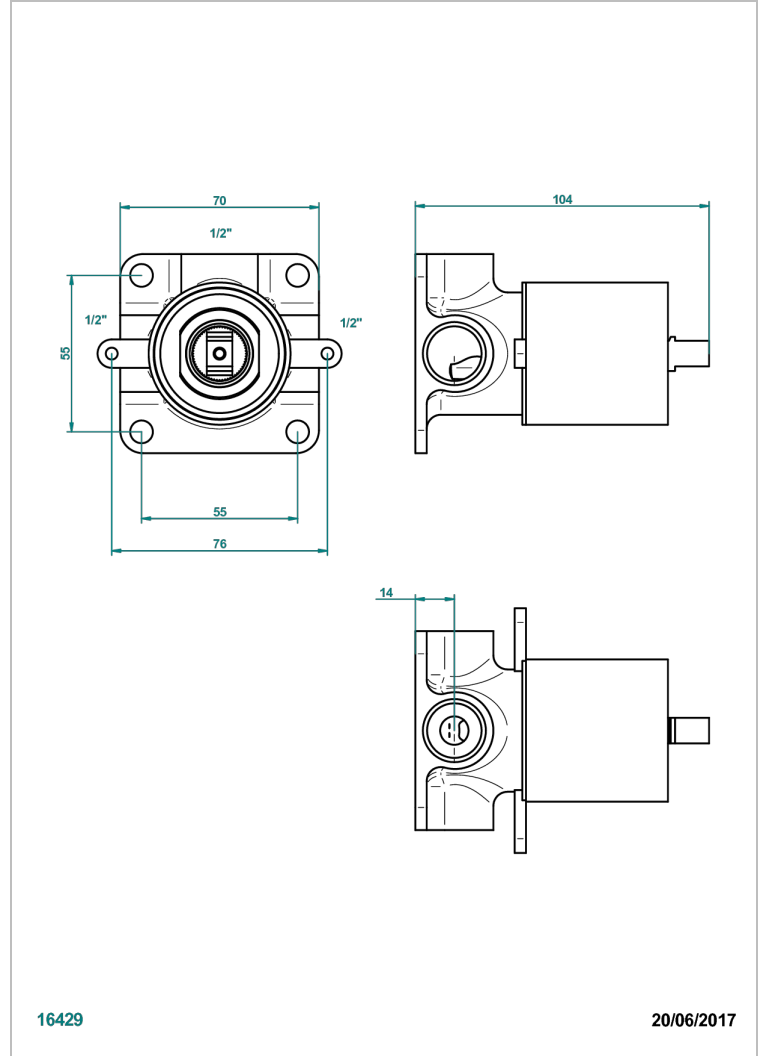

GENERAL ITEMS

G00-6540A

Rough parts for wall mounted flush fit shower mixer 2 x 1/2" inlets 1 x 1/2" outlet

CHARACTERISTIC

- General Items
- Rough parts for wall mounted flush fit shower mixer 2 x 1/2" inlets 1 x 1/2" outlet

AVAILABLE FINITIONS

Brass, cast only - A00