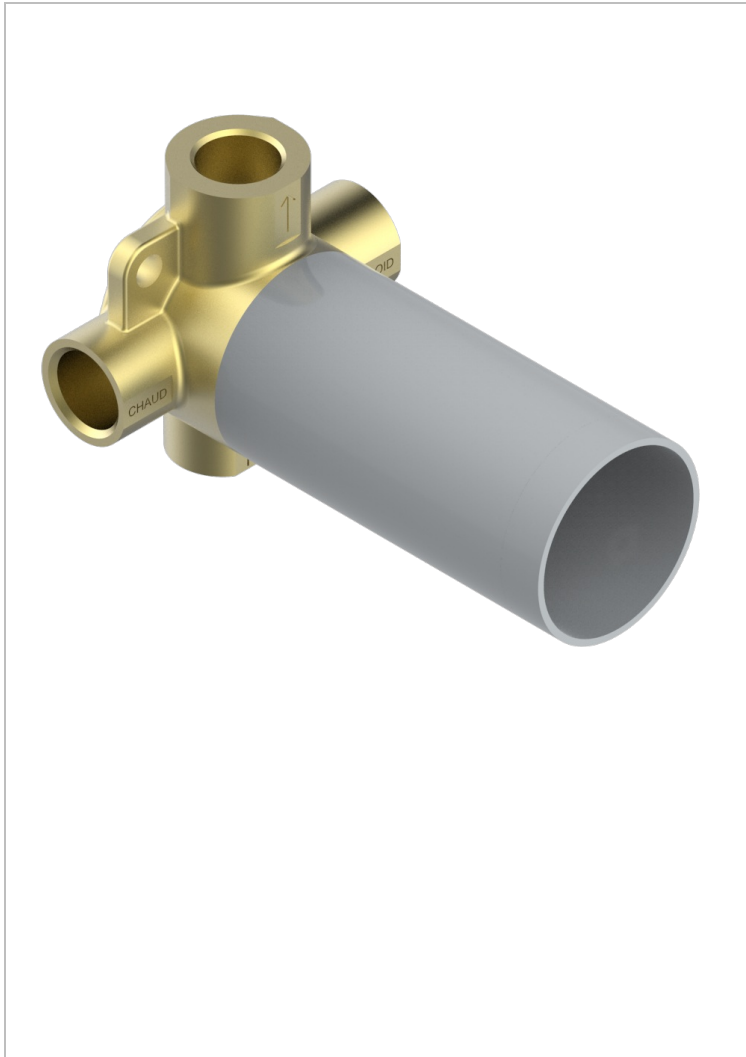

# GENERAL ITEMS

G00-6540A

Rough parts for wall mounted flush fit shower mixer 2 x 1/2" inlets 1 x 1/2" outlet

16429

28/03/2023

## CHARACTERISTIC

- General Items
- Rough parts for wall mounted flush fit shower mixer 2 x 1/2" inlets 1 x 1/2" outlet