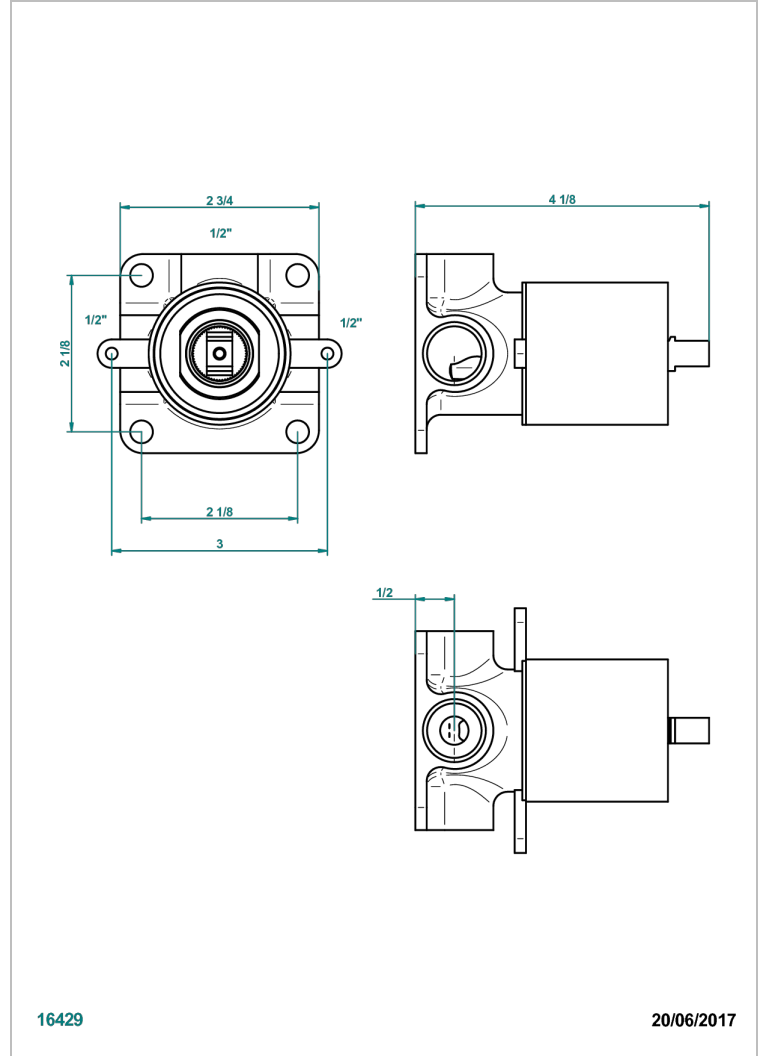

# GENERAL ITEMS

G00-6540A

Rough parts for wall mounted flush fit shower mixer 2 x 1/2" inlets 1 x 1/2" outlet

16429

20/06/2017

## CHARACTERISTIC

- General Items
- Rough parts for wall mounted flush fit shower mixer 2 x 1/2" inlets 1 x 1/2" outlet

## AVAILABLE FINITIONS

Brass, cast only - A00