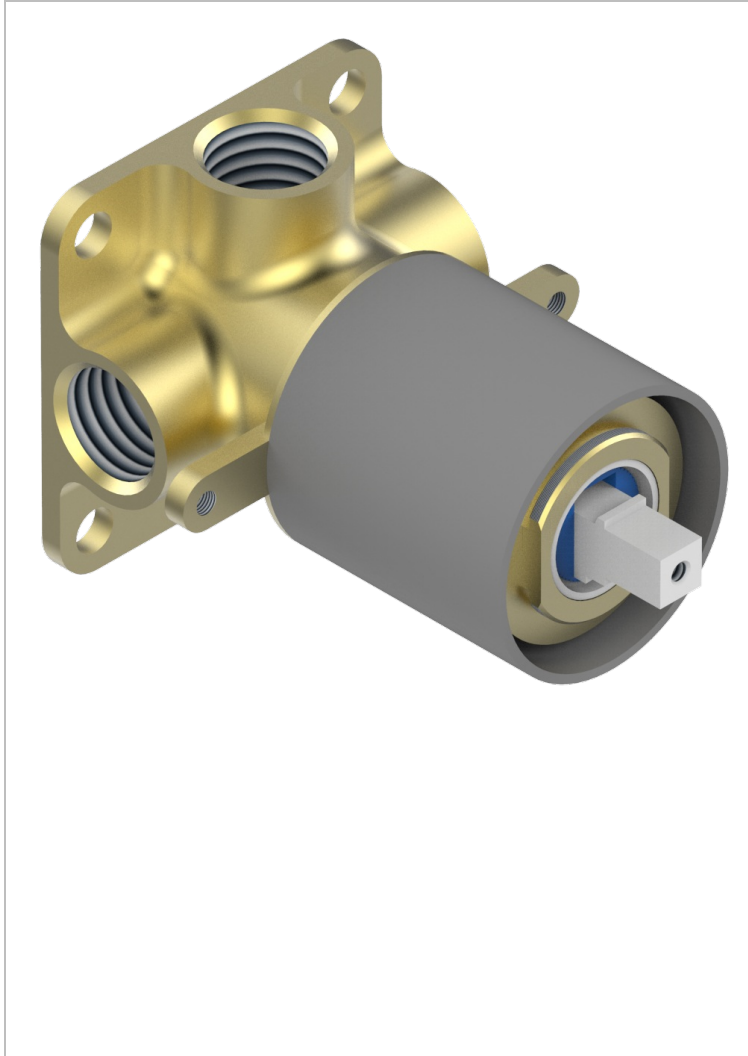

# GENERAL ITEMS

G00-6540A

Rough parts for wall mounted flush fit shower mixer 2 x 1/2" inlets 1 x 1/2" outlet

16429

20/06/2017

## CHARACTERISTIC

- General Items
- Rough parts for wall mounted flush fit shower mixer 2 x 1/2" inlets 1 x 1/2" outlet

## AVAILABLE FINITIONS

Brass, cast only - A00