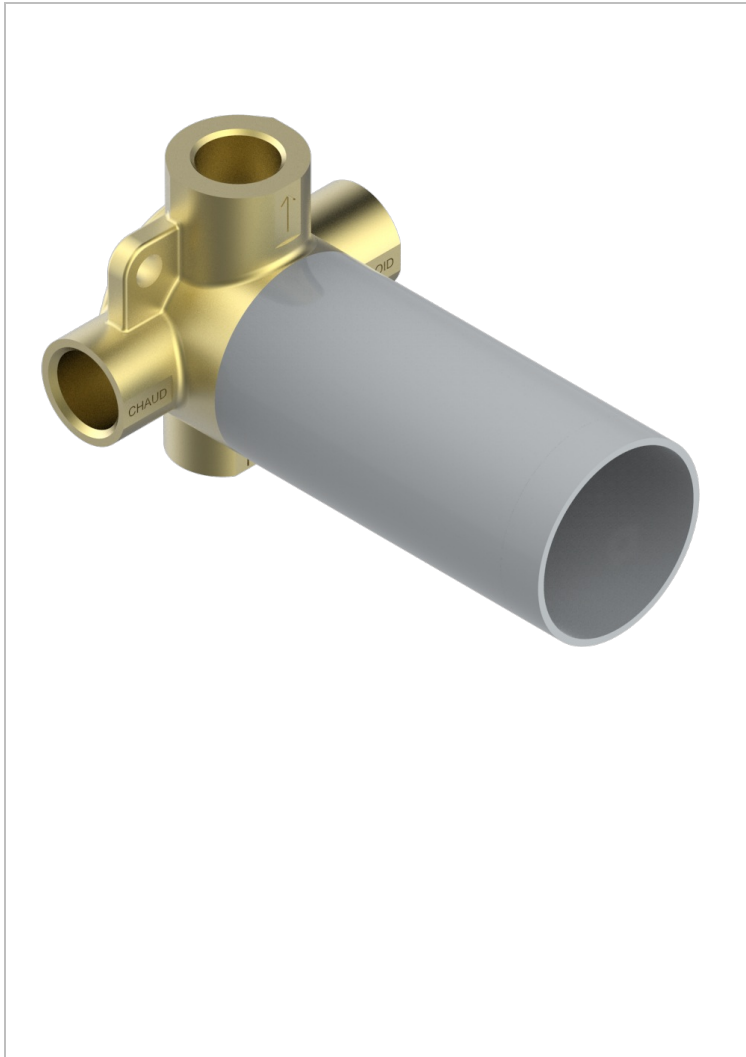

Rough parts for wall mounted flush fit shower mixer 2 x 1/2" inlets 1 x 1/2" outlet

16429

28/03/2023

CARACTERÍSTICAS

- Todo Estilo
- Rough parts for wall mounted flush fit shower mixer 2 x 1/2" inlets 1 x 1/2" outlet

ACABADOS DISPONIBLES

*** - A00