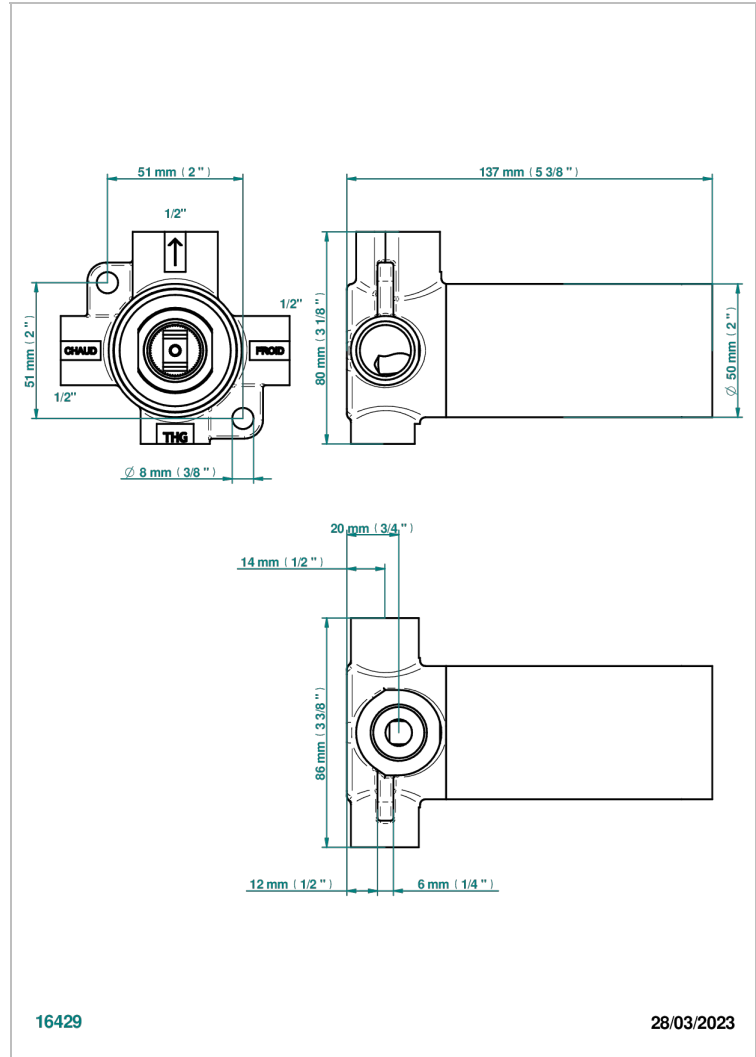

Rough parts for wall mounted flush fit shower mixer 2 x 1/2" inlets 1 x 1/2" outlet

16429

28/03/2023

CARACTERÍSTICAS

- Todo Estilo
- Rough parts for wall mounted flush fit shower mixer 2 x 1/2" inlets 1 x 1/2" outlet

ACABADOS DISPONIBLES

*** - A00