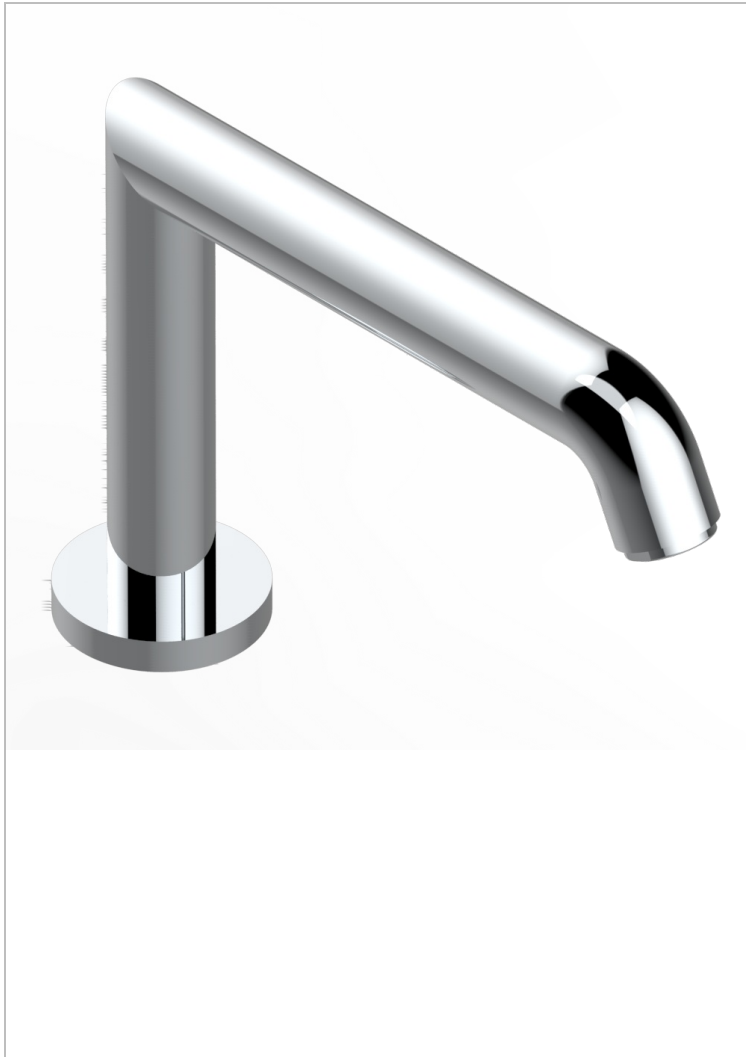

BAMBOU CLEAR CRYSTAL

A35-29SG

Bathtub spout

THG[®]
PARIS

CHARACTERISTIC

- Bambou Clear crystal
- Bathtub spout

TECHNICAL SPECS

- Recommandé : 3 bars (max. 5 bars) - Advised : 43,5 psi (max. 72 psi)
- Bec : 35 l/min à 3 bars
- Spout : 9.26 gpm at 43.5 psi

AVAILABLE FINITIONS

Black ceram - D30
Blush PVD - H62
Brass color PVD - H49
Brown bronze color PVD - F33
Chrome polished - A02
Chrome polished / gold polished - G02

Copper antique matt, coated - H07
Gold color PVD - H52
Gold mat - F07
Gold polished - F01
Graphite PVD - H64
Light coated bronze - D01

Matt Umber PVD - H67
Matt blush PVD - H60
Matt brass color PVD - H50
Matt brown bronze color PVD - F34
Matt chrome (American satin) - C02
Matt gold color PVD - H53

Matt graphite PVD - H65
Matt nickel (American satin) - C01
Matt nickel color PVD - H56
Nickel antique / Sovereign - H28
Nickel color PVD - H55
Nickel polished - B01