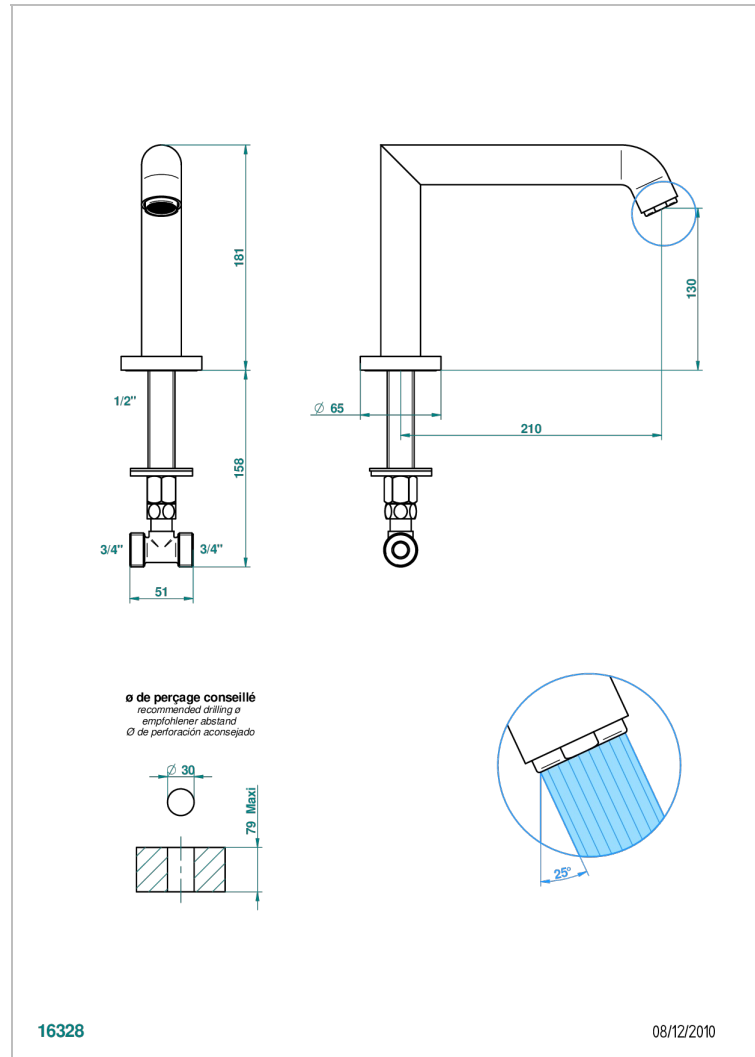

BAMBOU CLEAR CRYSTAL

A35-29SG

Bathtub spout

THG[®]
PARIS

CHARACTERISTIC

- Bambou Clear crystal
- Bathtub spout

TECHNICAL SPECS

- Recommandé : 3 bars (max. 5 bars) - Advised : 43,5 psi (max. 72 psi)
- Bec : 35 l/min à 3 bars
- Spout : 9.26 gpm at 43.5 psi