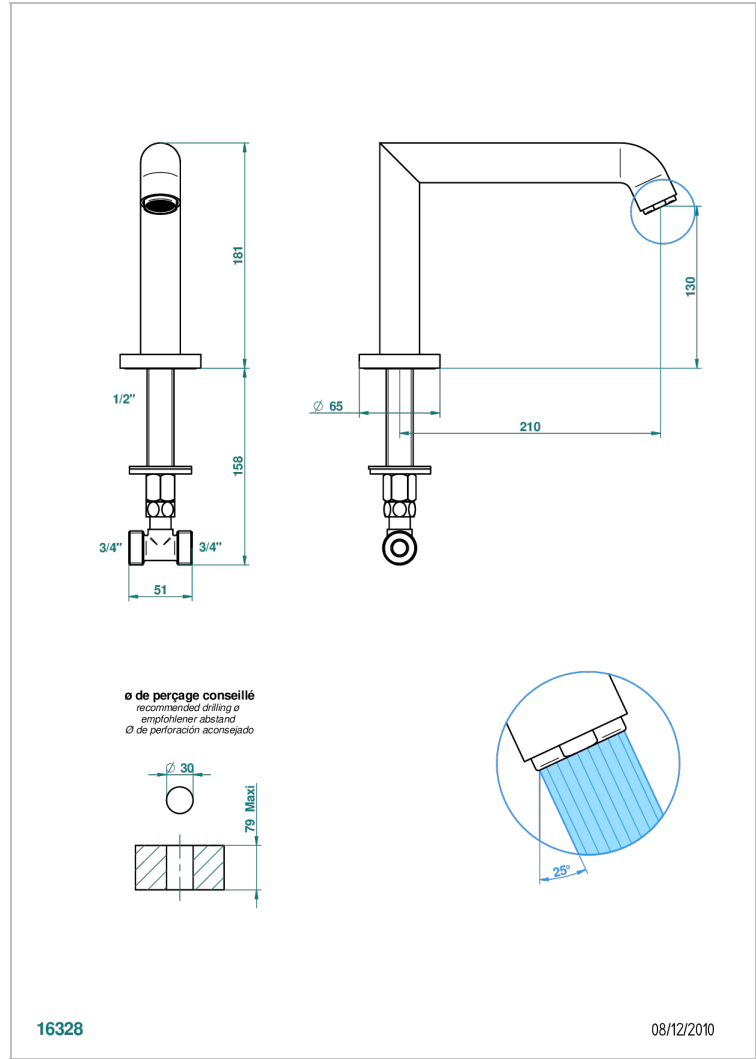

BAMBOU BLACK CRYSTAL

A33-29SG

Bathtub spout

THG[®]
PARIS

CHARACTERISTIC

- Bambou Black crystal
- Bathtub spout

TECHNICAL SPECS

- Recommandé : 3 bars (max. 5 bars) - Advised : 43,5 psi (max. 72 psi)
- Bec : 35 l/min à 3 bars
- Spout : 9.26 gpm at 43.5 psi