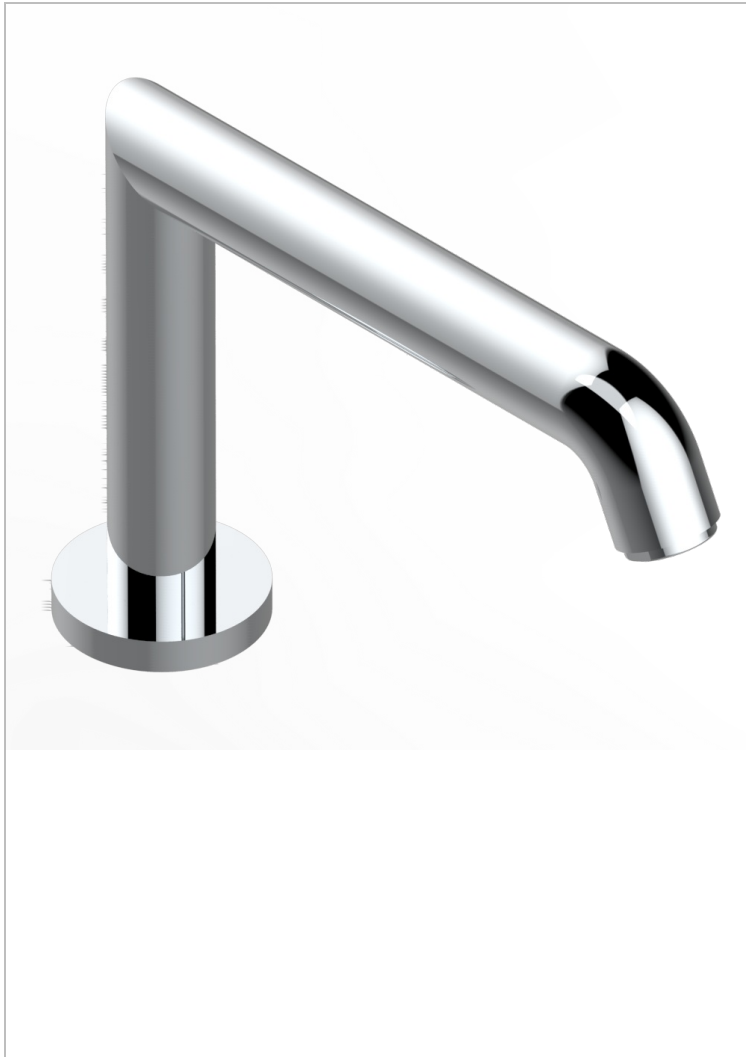

BAMBOU BLACK CRYSTAL

A33-29SG

Bathtub spout

THG[®]
PARIS

CHARACTERISTIC

- Bambou Black crystal
- Bathtub spout

TECHNICAL SPECS

- Recommandé : 3 bars (max. 5 bars) - Advised : 43,5 psi (max. 72 psi)
- Bec : 35 l/min à 3 bars
- Spout : 9.26 gpm at 43.5 psi

AVAILABLE FINITIONS

Black ceram - D30
 Blush PVD - H62
 Brass color PVD - H49
 Brown bronze color PVD - F33
 Chrome polished - A02
 Chrome polished / gold polished - G02

Copper antique matt, coated - H07
 Gold color PVD - H52
 Gold mat - F07
 Gold polished - F01
 Graphite PVD - H64
 Light coated bronze - D01

Matt Umber PVD - H67
 Matt blush PVD - H60
 Matt brass color PVD - H50
 Matt brown bronze color PVD - F34
 Matt chrome (American satin) - C02
 Matt gold color PVD - H53

Matt graphite PVD - H65
 Matt nickel (American satin) - C01
 Matt nickel color PVD - H56
 Nickel antique / Sovereign - H28
 Nickel color PVD - H55
 Nickel polished - B01