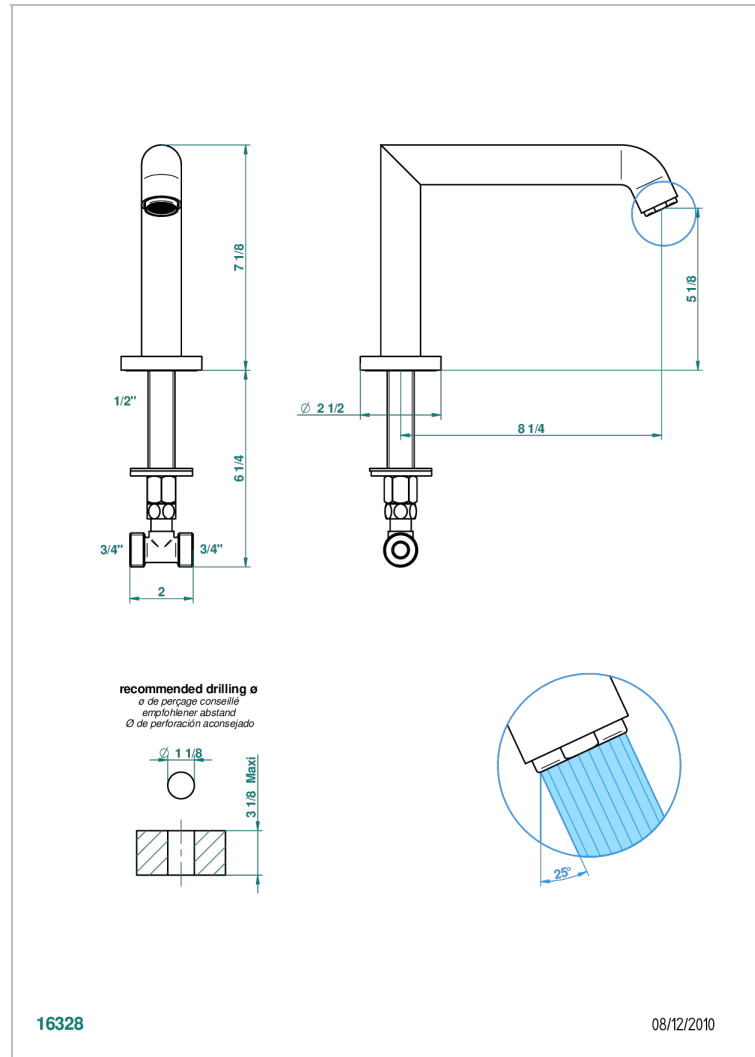

BAMBOU BLACK CRYSTAL

A33-29SG

Bathtub spout

THG[®]
PARIS

CHARACTERISTIC

- Bambou Black crystal
- Bathtub spout

TECHNICAL SPECS

- Recommandé : 3 bars (max. 5 bars) - Advised : 43,5 psi (max. 72 psi)
- Bec : 35 l/min à 3 bars
- Spout : 9.26 gpm at 43.5 psi