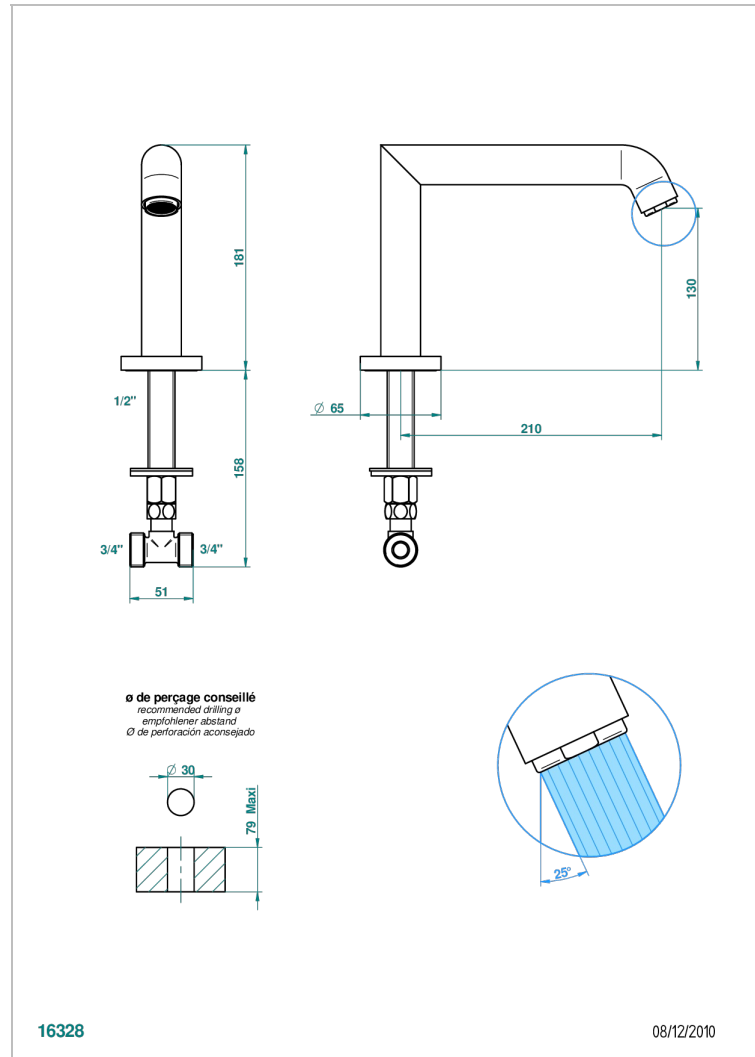

BAMBOU BLACK CRYSTAL

A33-29SG

Rim mounted bath spout, super goliath

CHARACTERISTIC

- Bambou Black crystal
- Rim mounted bath spout, super goliath

TECHNICAL SPECS

- Recommandé : 3 bars (max. 5 bars) - Advised : 43,5 psi (max. 72 psi)
- Bec : 35 l/min à 3 bars
- Spout : 9.26 gpm at 43.5 psi