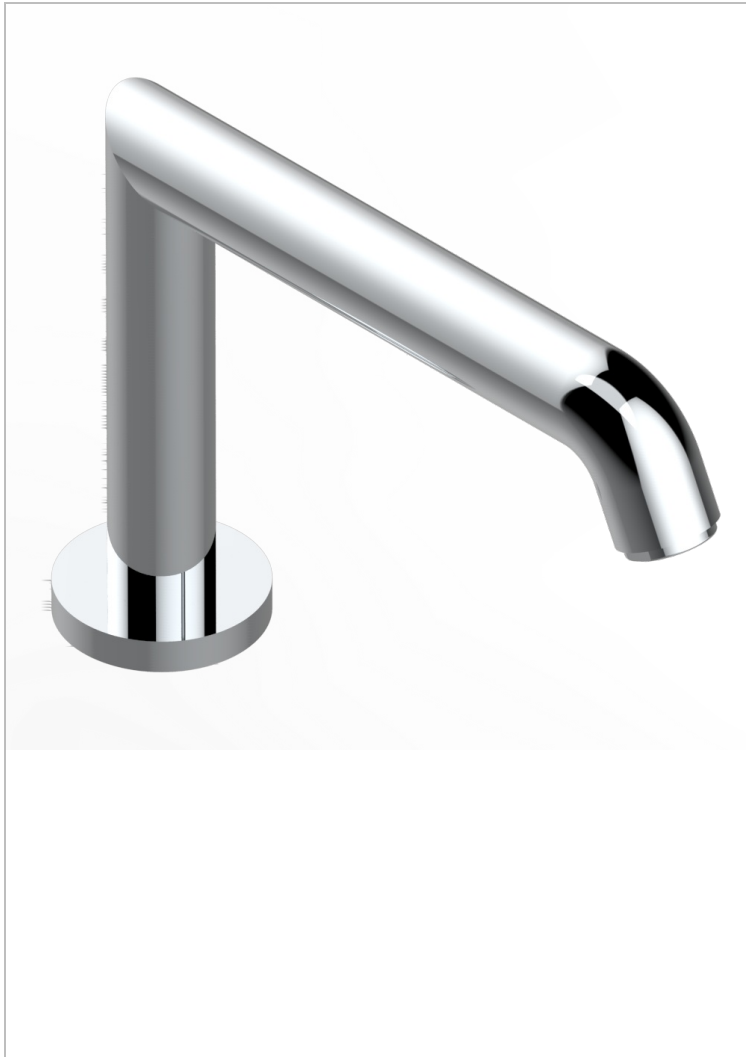

BAMBOU BLACK CRYSTAL

A33-29SG

Rim mounted bath spout, super goliath

CHARACTERISTIC

- Bambou Black crystal
- Rim mounted bath spout, super goliath

TECHNICAL SPECS

- Recommandé : 3 bars (max. 5 bars) - Advised : 43,5 psi (max. 72 psi)
- Bec : 35 l/min à 3 bars
- Spout : 9.26 gpm at 43.5 psi

AVAILABLE FINITIONS

Antique nickel - H28
Black ceram - D30
Blush PVD - H62
Brass color PVD - H49
Brown bronze color PVD - F33
Gold color PVD - H52

Graphite PVD - H64
Lacquered light bronze - D01
Matt Umber PVD - H67
Matt blush PVD - H60
Matt brass color PVD - H50
Matt brown bronze color PVD - F34