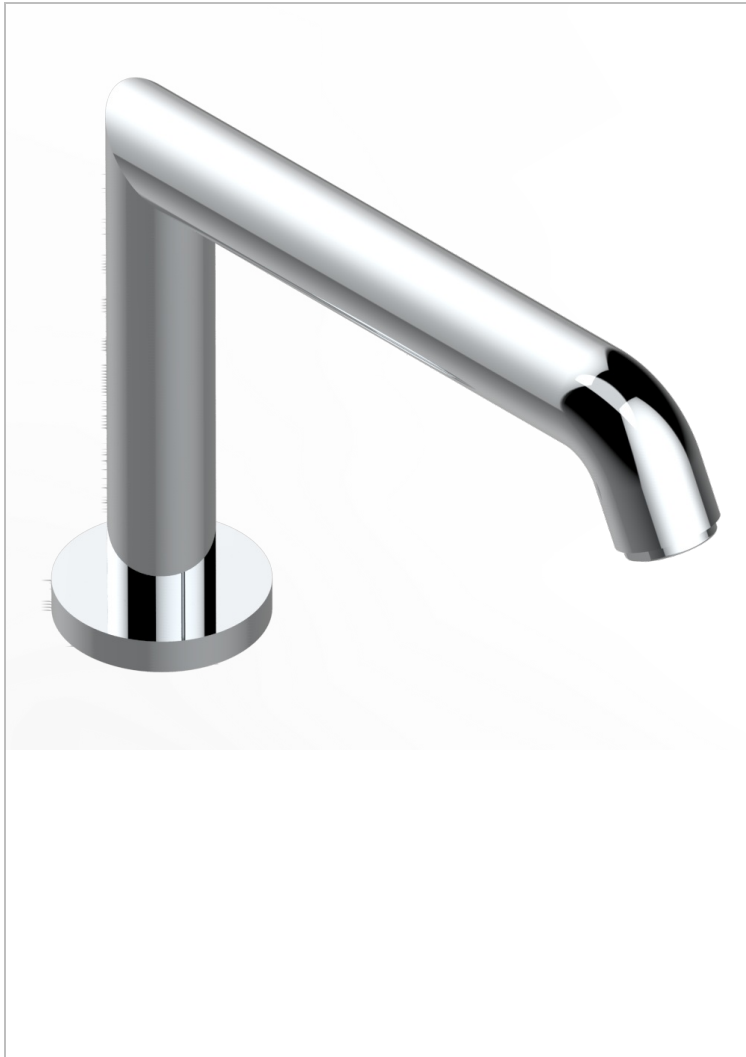

# BAMBOU BLACK CRYSTAL

A33-29SG

Rim mounted bath spout, super goliath

THG<sup>®</sup>  
PARIS

## CHARACTERISTIC

- Bambou Black crystal
- Rim mounted bath spout, super goliath

## AVAILABLE FINITIONS

Antique nickel - H28  
 Black ceram - D30  
 Blush PVD - H62  
 Brass color PVD - H49  
 Brown bronze color PVD - F33  
 Gold color PVD - H52

Graphite PVD - H64  
 Lacquered light bronze - D01  
 Matt Umber PVD - H67  
 Matt blush PVD - H60  
 Matt brass color PVD - H50  
 Matt brown bronze color PVD - F34