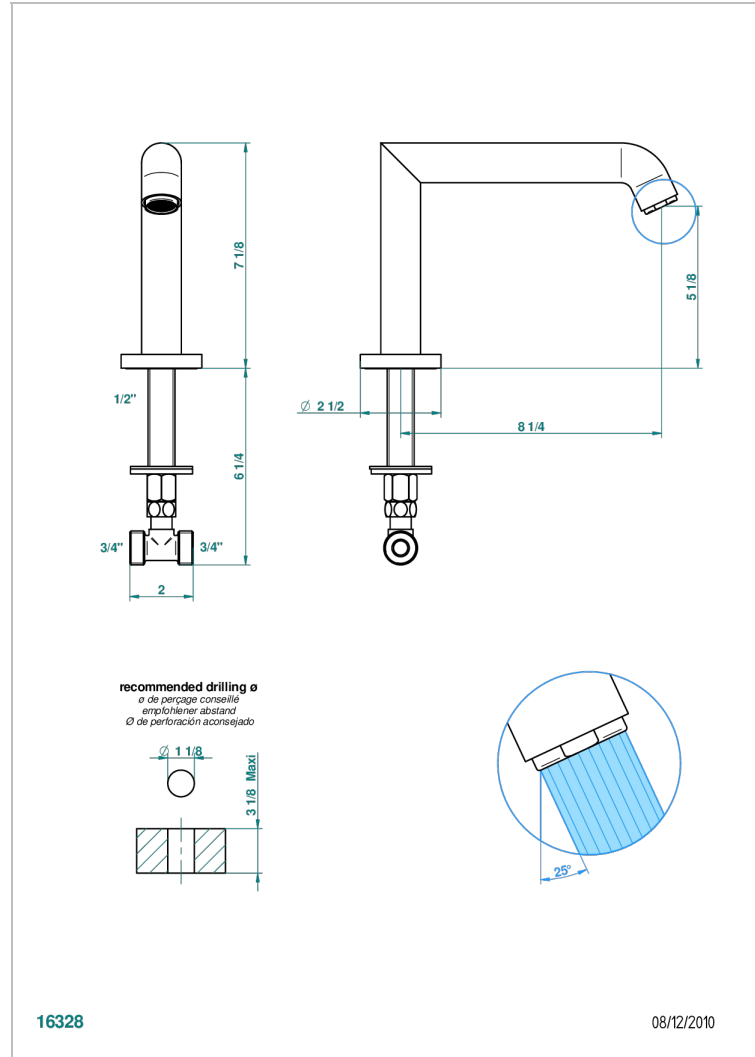

# BAMBOU BLACK CRYSTAL

A33-29SG

Rim mounted bath spout, super goliath

THG<sup>®</sup>  
PARIS

## CHARACTERISTIC

- Bambou Black crystal
- Rim mounted bath spout, super goliath

## TECHNICAL SPECS

- Recommandé : 3 bars (max. 5 bars) - Advised : 43,5 psi (max. 72 psi)
- Bec : 35 l/min à 3 bars
- Spout : 9.26 gpm at 43.5 psi