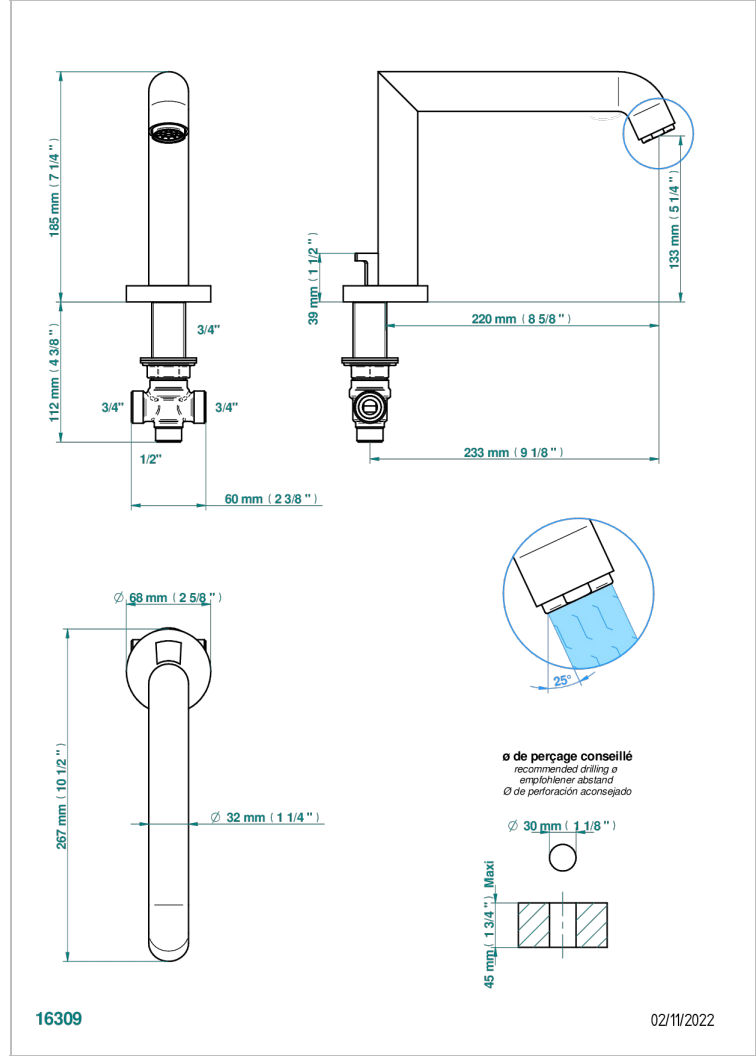

BAMBOU CLEAR CRYSTAL

A35-29SGI

Tub spout with integral diverter

THG
PARIS

CHARACTERISTIC

- BamboU Clear crystal
- Tub spout with integral diverter

TECHNICAL SPECS

- Recommandé : 3 bars (max. 5 bars) - Advised : 43,5 psi (max. 72 psi)
- Bec : 35 l/min à 3 bars
- Spout : 9.26 gpm at 43.5 psi