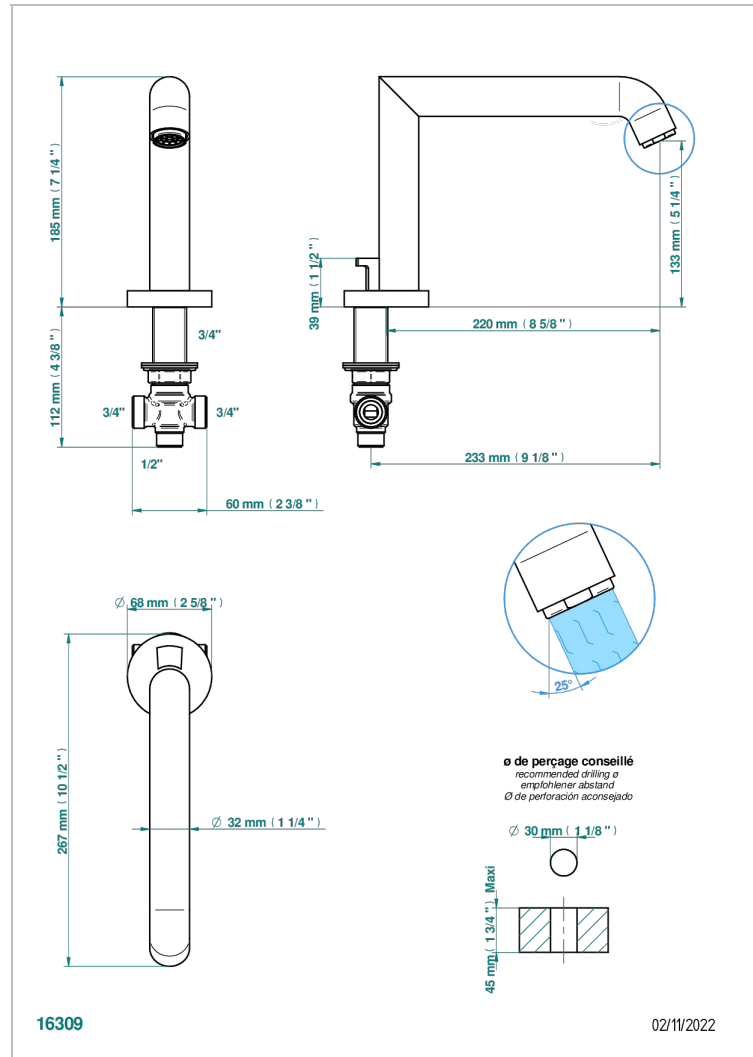

BAMBOU CLEAR CRYSTAL

A35-29SGI

Rim mounted bath spout and diverter, super goliath

CHARACTERISTIC

- Bambo Clear crystal
- Rim mounted bath spout and diverter, super goliath

TECHNICAL SPECS

- Recommandé : 3 bars (max. 5 bars) - Advised : 43,5 psi (max. 72 psi)
- Bec : 35 l/min à 3 bars
- Spout : 9.26 gpm at 43.5 psi