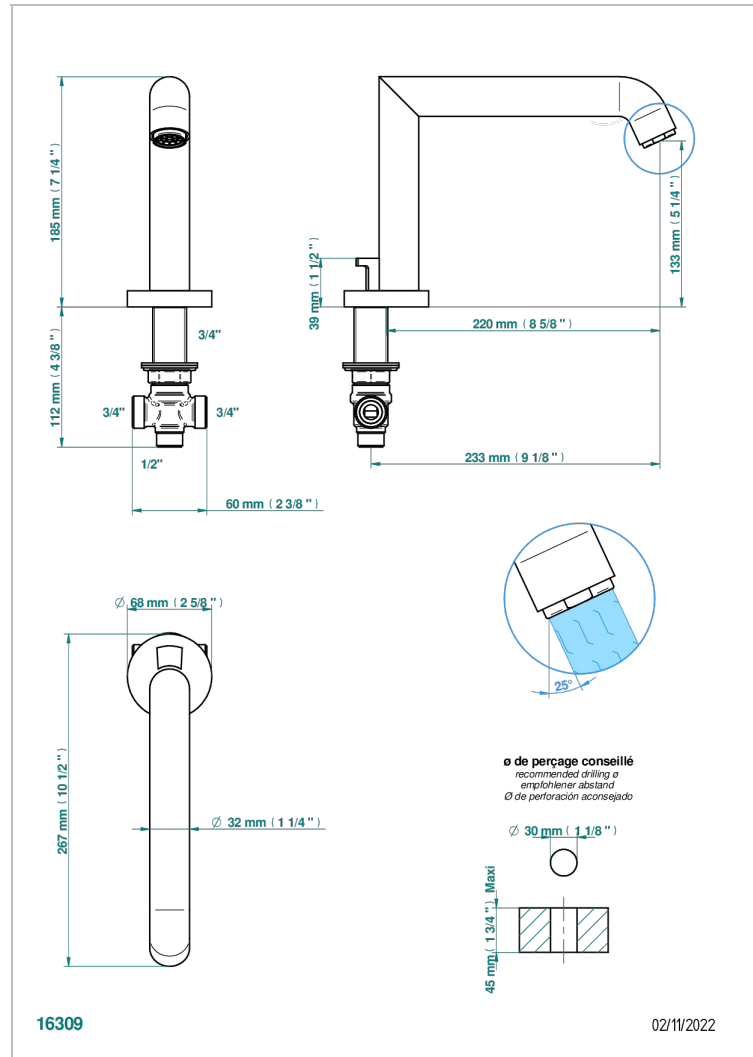

BAMBOU AMBER CRYSTAL

A34-29SGI

Tub spout with integral diverter

THG
PARIS

CHARACTERISTIC

- BamboU Amber crystal
- Tub spout with integral diverter

TECHNICAL SPECS

- Recommandé : 3 bars (max. 5 bars) - Advised : 43,5 psi (max. 72 psi)
- Bec : 35 l/min à 3 bars
- Spout : 9.26 gpm at 43.5 psi