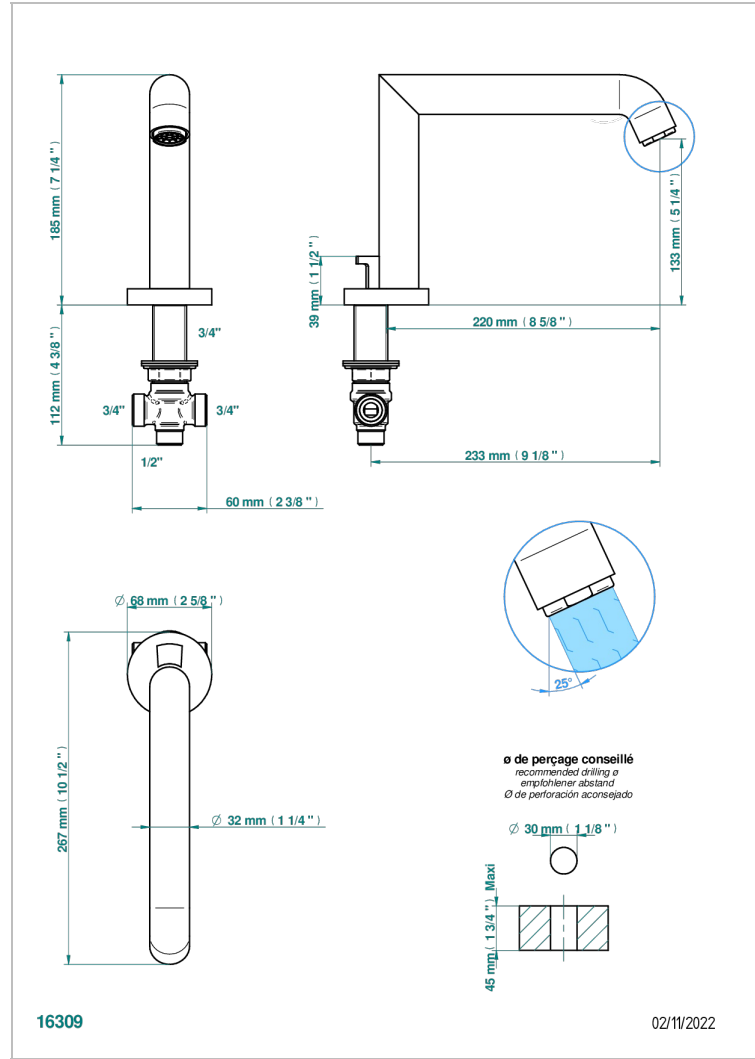

BAMBOU AMBER CRYSTAL

A34-29SGI

Rim mounted bath spout and diverter, super goliath

CHARACTERISTIC

- BamboU Amber crystal
- Rim mounted bath spout and diverter, super goliath

TECHNICAL SPECS

- Recommandé : 3 bars (max. 5 bars) - Advised : 43,5 psi (max. 72 psi)
- Bec : 35 l/min à 3 bars
- Spout : 9.26 gpm at 43.5 psi