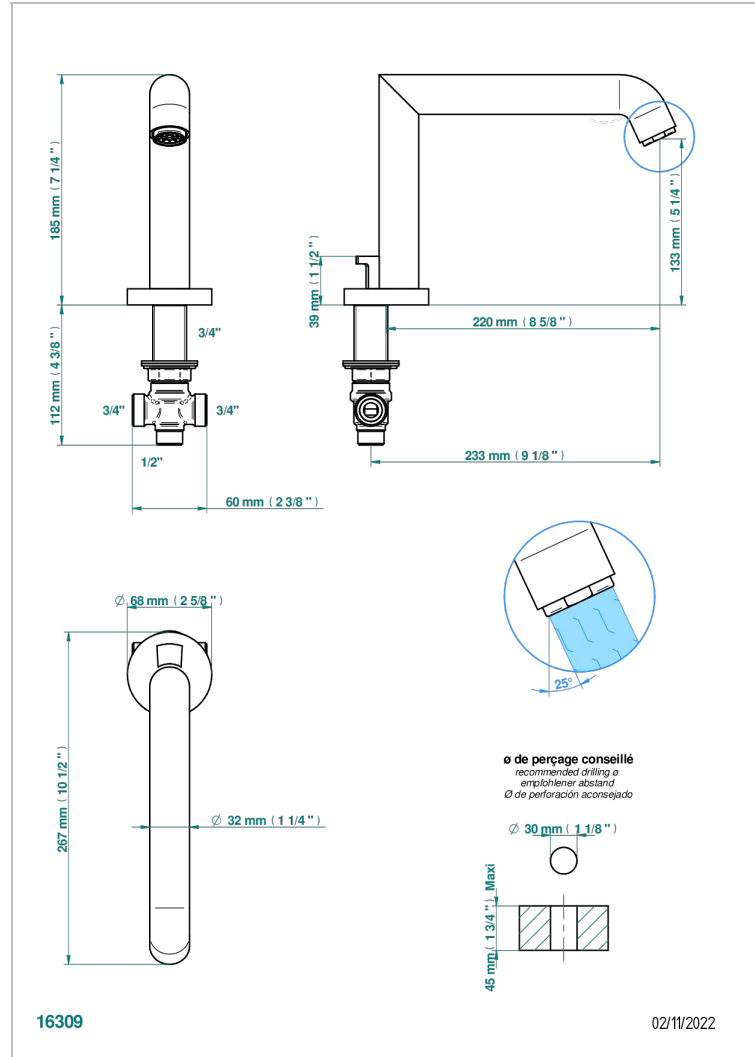

BAMBOU BLACK CRYSTAL

A33-29SGI

Rim mounted bath spout and diverter, super goliath

CHARACTERISTIC

- Bambou Black crystal
- Rim mounted bath spout and diverter, super goliath

TECHNICAL SPECS

- Recommandé : 3 bars (max. 5 bars) - Advised : 43,5 psi (max. 72 psi)
- Bec : 35 l/min à 3 bars
- Spout : 9.26 gpm at 43.5 psi