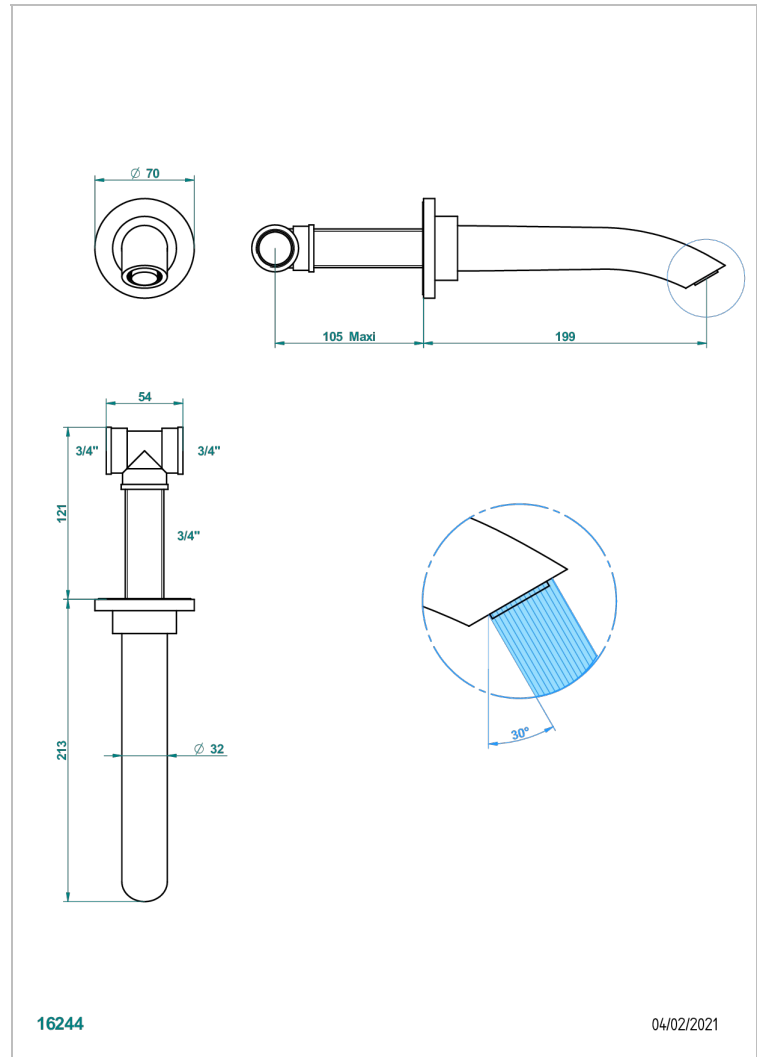

BAMBOU CLEAR CRYSTAL

A35-22SG

Wall mounted super goliath bath spout

THG[®]
PARIS

CHARACTERISTIC

- BamboU Clear crystal
- Wall mounted super goliath bath spout

TECHNICAL SPECS

- Recommandé : 3 bars (max. 5 bars) - Advised : 43,5 psi (max. 72 psi)
- Bec : 35 l/min à 3 bars
- Spout : 9.26 gpm at 43.5 psi