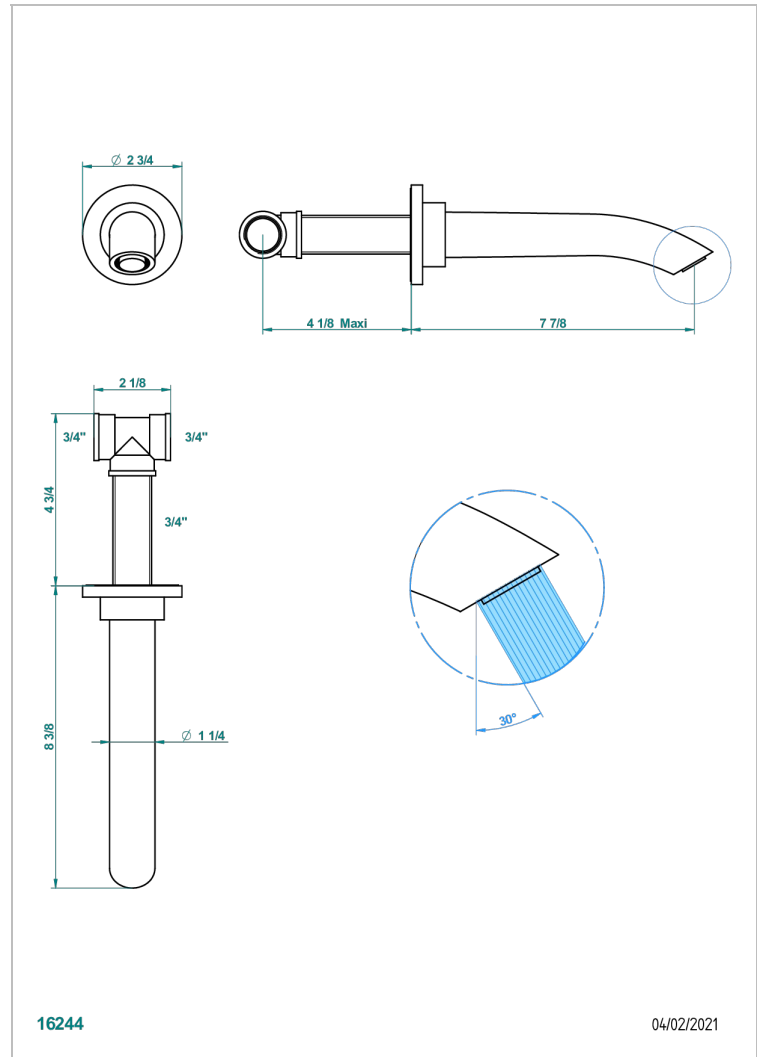

BAMBOU CLEAR CRYSTAL

A35-22SG

Wall mounted super goliath bath spout

THG[®]
PARIS

CHARACTERISTIC

- Bambou Clear crystal
- Wall mounted super goliath bath spout

TECHNICAL SPECS

- Recommandé : 3 bars (max. 5 bars) - Advised : 43,5 psi (max. 72 psi)
- Bec : 35 l/min à 3 bars
- Spout : 9.26 gpm at 43.5 psi