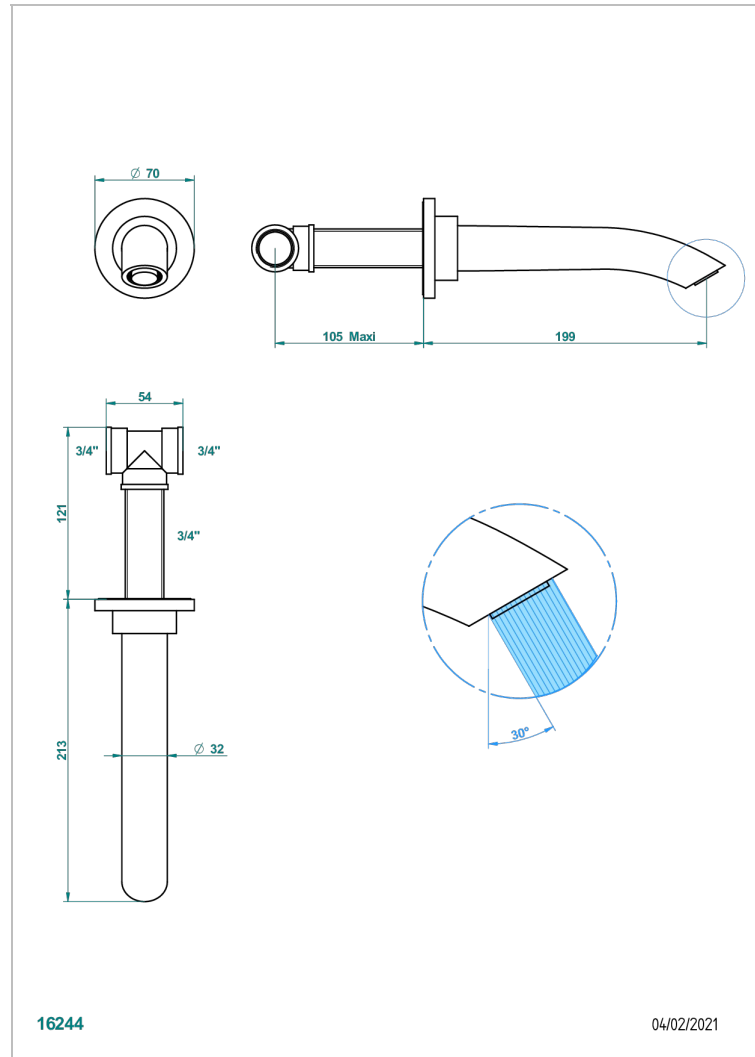

BAMBOU AMBER CRYSTAL

A34-22SG

Wall mounted super goliath bath spout

THG[®]
PARIS

CHARACTERISTIC

- BamboU Amber crystal
- Wall mounted super goliath bath spout

TECHNICAL SPECS

- Recommandé : 3 bars (max. 5 bars) - Advised : 43,5 psi (max. 72 psi)
- Bec : 35 l/min à 3 bars
- Spout : 9.26 gpm at 43.5 psi