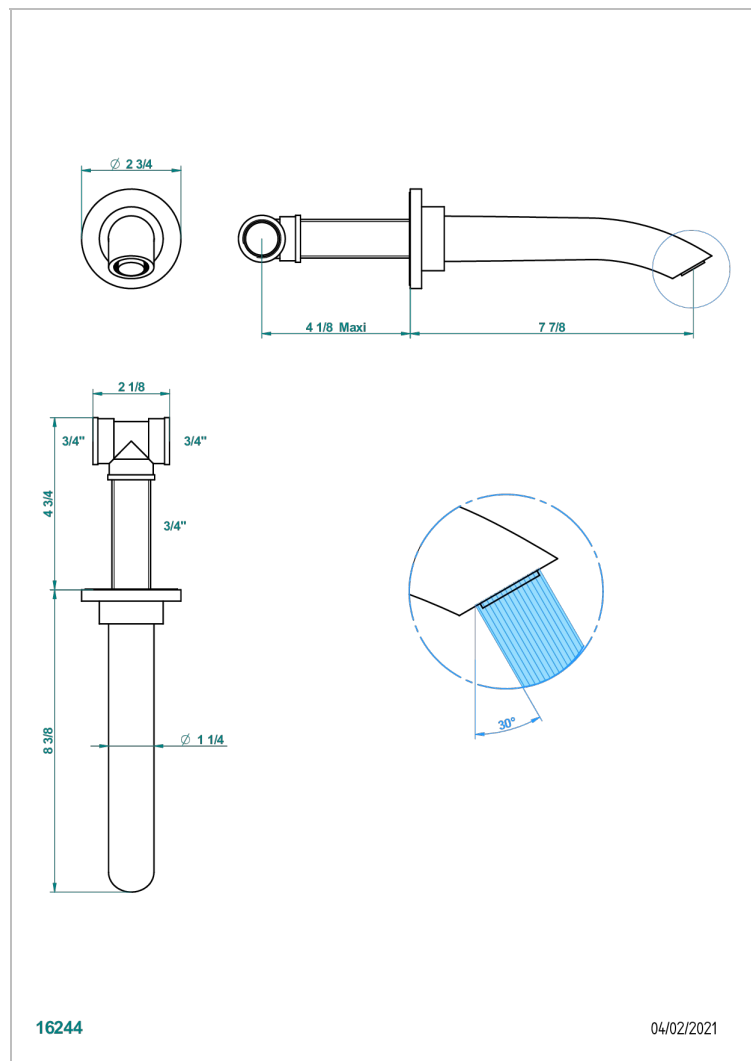

# BAMBOU AMBER CRYSTAL

A34-22SG

Wall mounted super goliath bath spout

## CHARACTERISTIC

- BamboU Amber crystal
- Wall mounted super goliath bath spout

## TECHNICAL SPECS

- Recommandé : 3 bars (max. 5 bars) - Advised : 43,5 psi (max. 72 psi)
- Bec : 35 l/min à 3 bars
- Spout : 9.26 gpm at 43.5 psi