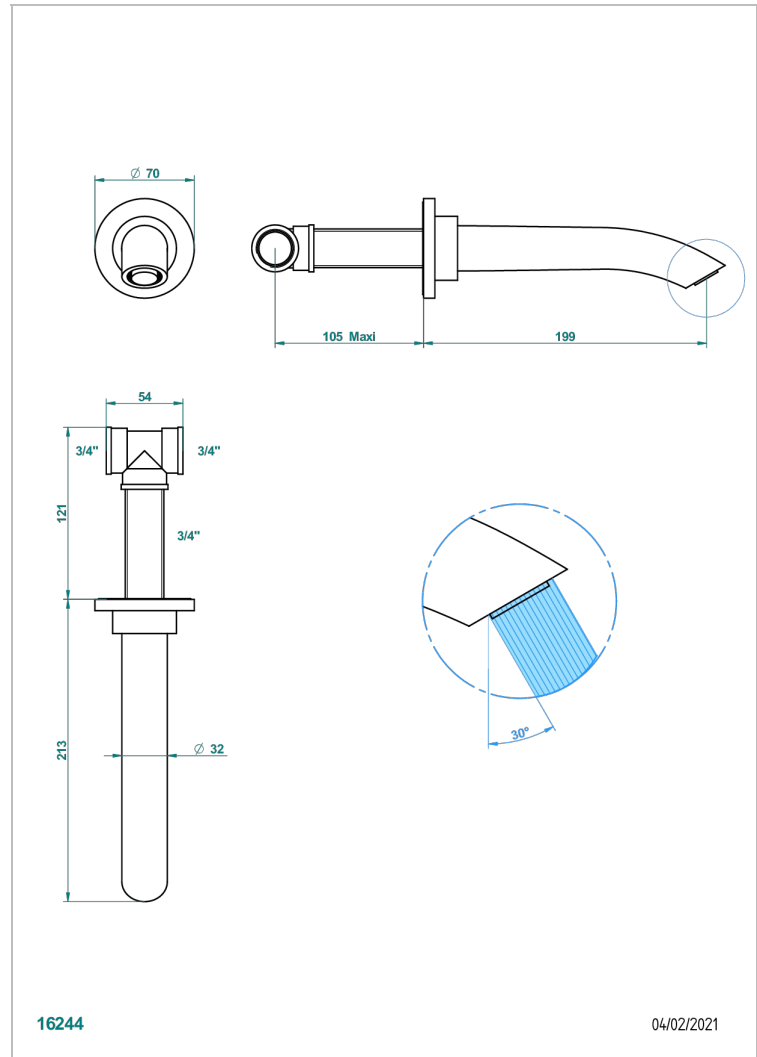

# BAMBOU BLACK CRYSTAL

A33-22SG

Wall mounted super goliath bath spout

THG<sup>®</sup>  
PARIS

## CHARACTERISTIC

- Bambou Black crystal
- Wall mounted super goliath bath spout

## TECHNICAL SPECS

- Recommandé : 3 bars (max. 5 bars) - Advised : 43,5 psi (max. 72 psi)
- Bec : 35 l/min à 3 bars
- Spout : 9.26 gpm at 43.5 psi