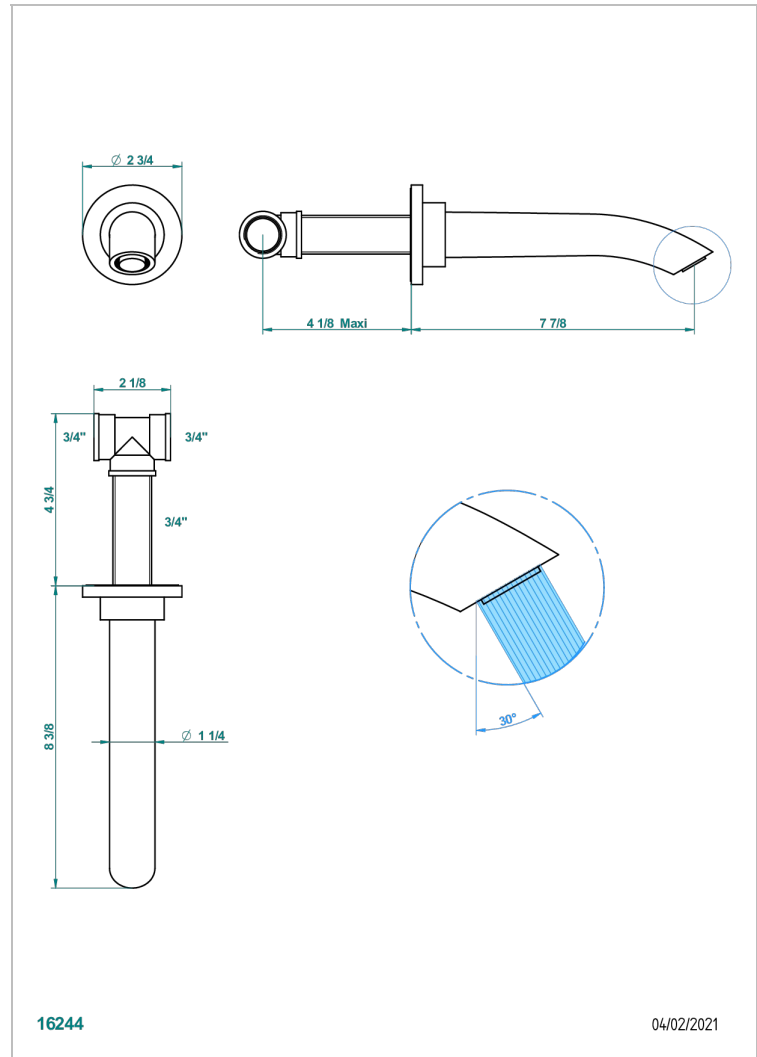

BAMBOU BLACK CRYSTAL

A33-22SG

Wall mounted super goliath bath spout

THG[®]
PARIS

CHARACTERISTIC

- BamboU Black crystal
- Wall mounted super goliath bath spout

TECHNICAL SPECS

- Recommandé : 3 bars (max. 5 bars) - Advised : 43,5 psi (max. 72 psi)
- Bec : 35 l/min à 3 bars
- Spout : 9.26 gpm at 43.5 psi