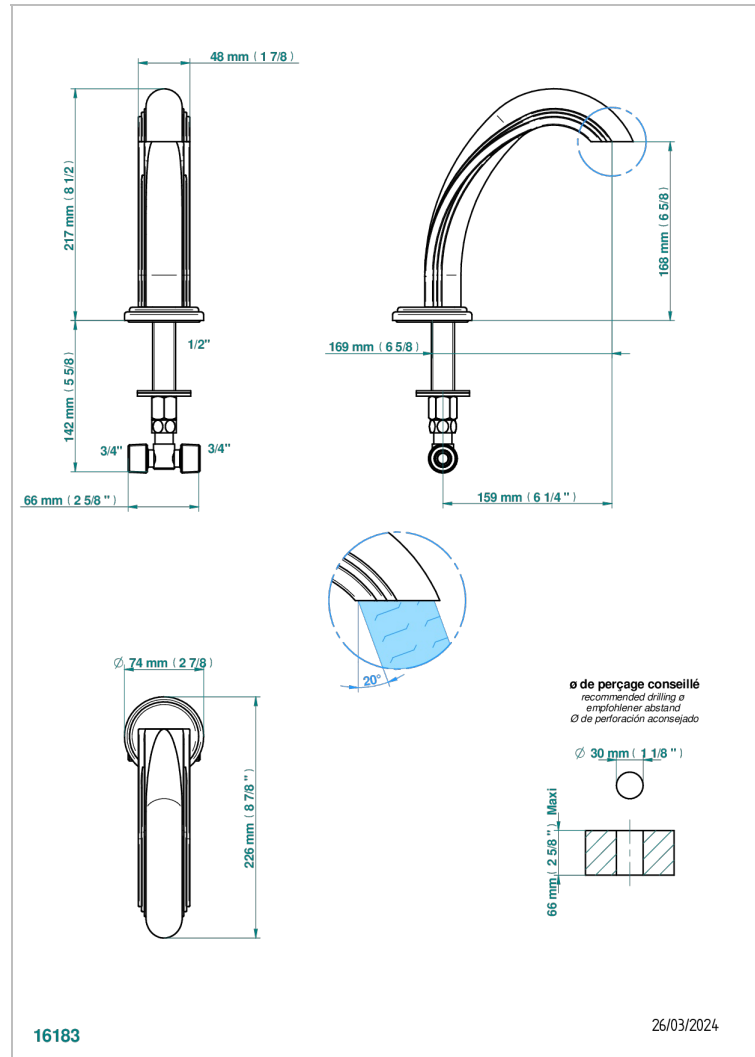

CHEVERNY BLACK ONYX

U1V-29

Roman tub spout

CHARACTERISTIC

- Cheverny black Onyx
- Roman tub spout

AVAILABLE FINITIONS

Black ceram - D30
Blush PVD - H62
Brass color PVD - H49
Brown bronze color PVD - F33
Chrome polished - A02
Chrome polished / gold polished - G02

Matt nickel color PVD - H56
Nickel antique / Sovereign - H28
Nickel color PVD - H55
Nickel polished - B01
Soft gold - F30
Soft matt gold - F31

Umber PVD - H66