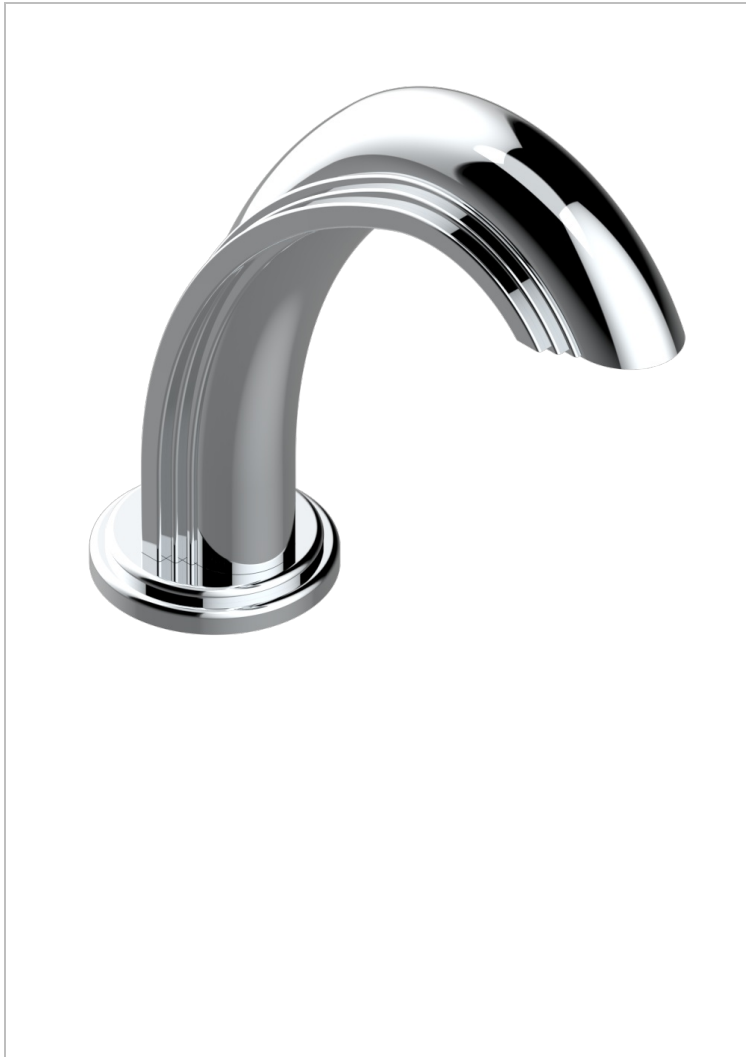

SULLY WHITE ONYX

U1S-29

Roman tub spout

CHARACTERISTIC

- Sully white onyx
- Roman tub spout

AVAILABLE FINITIONS

Black ceram - D30
Blush PVD - H62
Brass color PVD - H49
Brown bronze color PVD - F33
Chrome polished - A02
Chrome polished / gold polished - G02

Gold color PVD - H52
Gold mat - F07
Gold polished - F01
Graphite PVD - H64
Matt Umber PVD - H67
Matt blush PVD - H60

Matt brass color PVD - H50
Matt brown bronze color PVD - F34
Matt chrome (American satin) - C02
Matt gold color PVD - H53
Matt graphite PVD - H65
Matt nickel (American satin) - C01

Matt nickel color PVD - H56
Nickel antique / Sovereign - H28
Nickel color PVD - H55
Nickel polished - B01
Soft gold - F30
Soft matt gold - F31

Umber PVD - H66