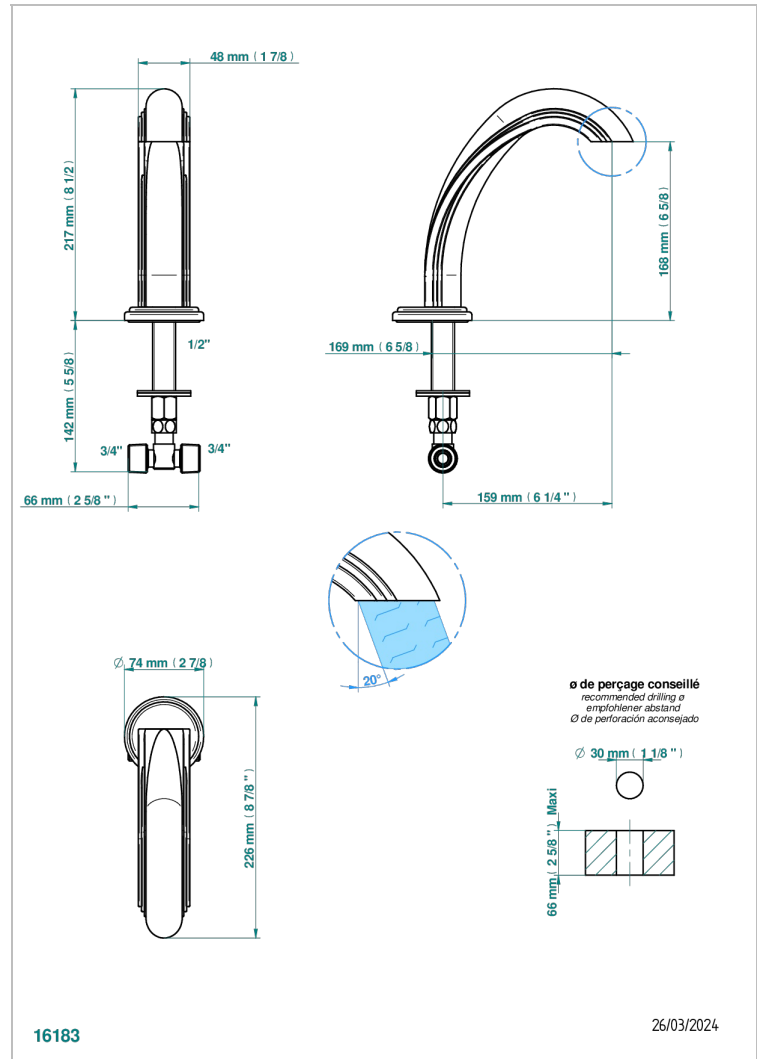

SULLY WHITE ONYX

U1S-29

Roman tub spout

CHARACTERISTIC

- Sully white onyx
- Roman tub spout

AVAILABLE FINITIONS

Black ceram - D30
Blush PVD - H62
Brass color PVD - H49
Brown bronze color PVD - F33
Chrome polished - A02
Chrome polished / gold polished - G02

Matt nickel color PVD - H56
Nickel antique / Sovereign - H28
Nickel color PVD - H55
Nickel polished - B01
Soft gold - F30
Soft matt gold - F31

Umber PVD - H66