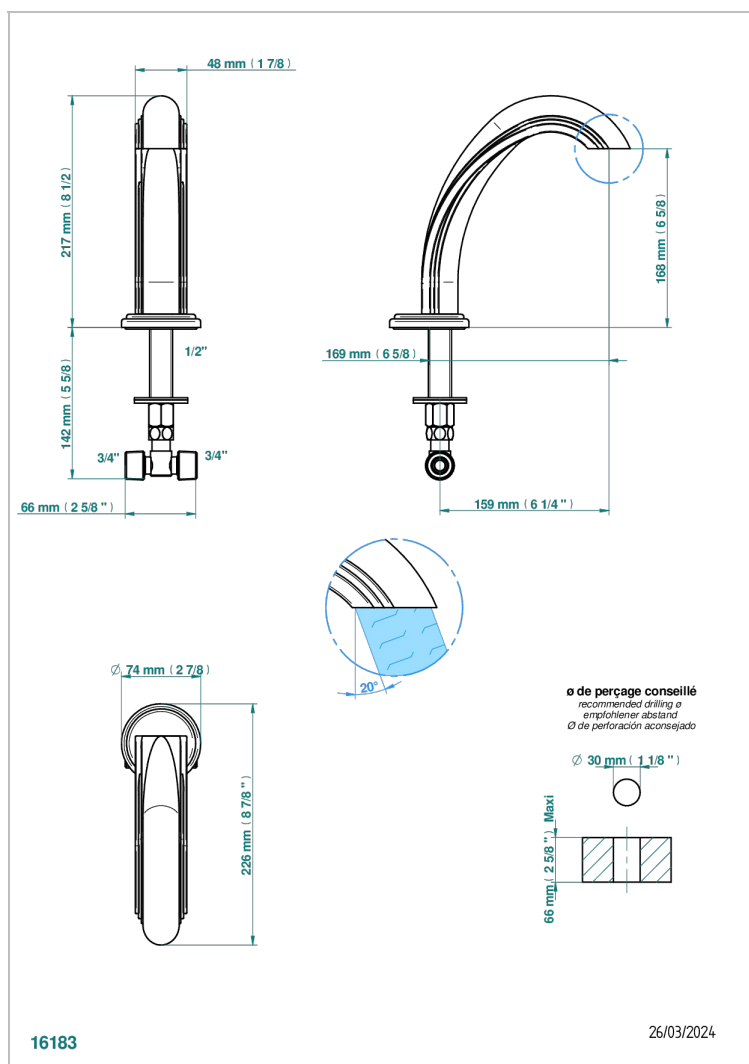

# PANTHERE BLACK CRYSTAL

A2K-29

Roman tub spout

## CHARACTERISTIC

- Panthère Black crystal
- Roman tub spout