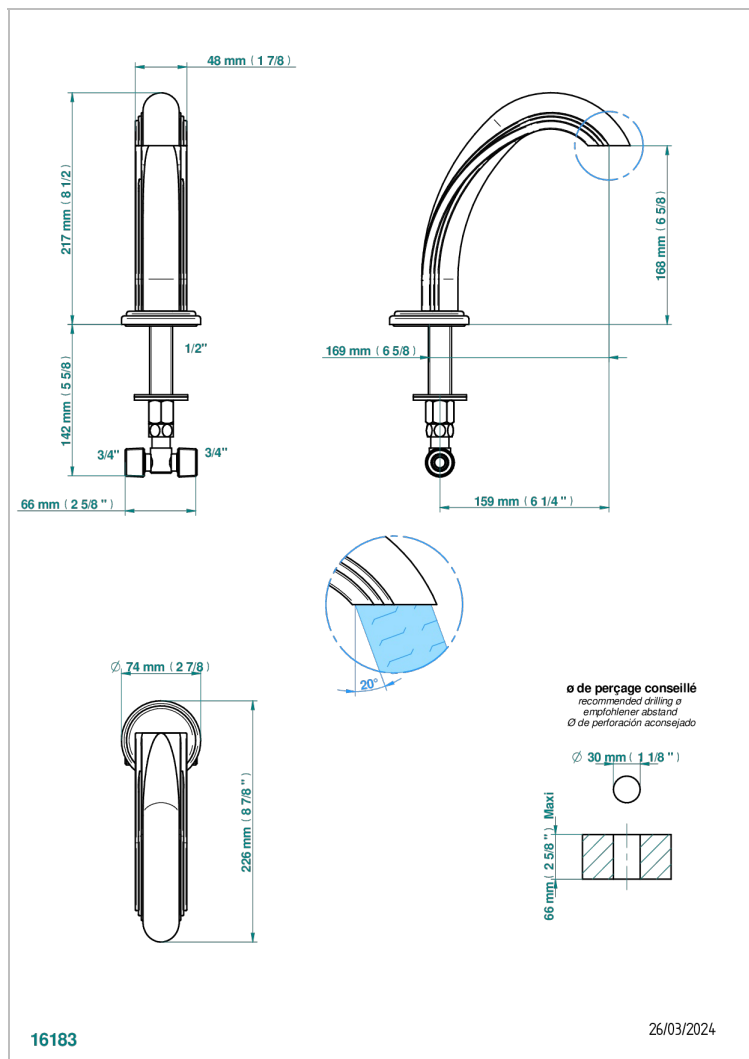

# PANTHERE BLACK CRYSTAL

A2K-29

Rim mounted bath spout, goliath

## CHARACTERISTIC

- Panthère Black crystal
- Rim mounted bath spout, goliath