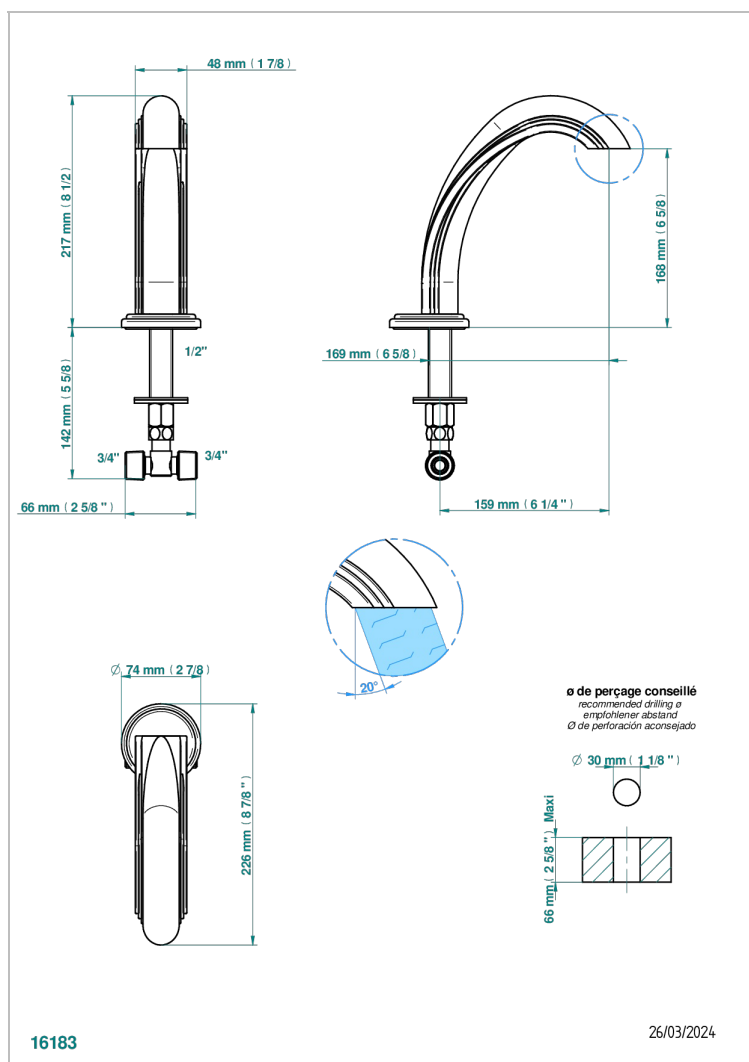

PANTHERE CLEAR CRYSTAL

A2H-29

Roman tub spout

CHARACTERISTIC

- Panthère Clear crystal
- Roman tub spout

AVAILABLE FINITIONS

Black ceram - D30
Blush PVD - H62
Brass color PVD - H49
Brown bronze color PVD - F33
Chrome polished - A02
Chrome polished / gold polished - G02