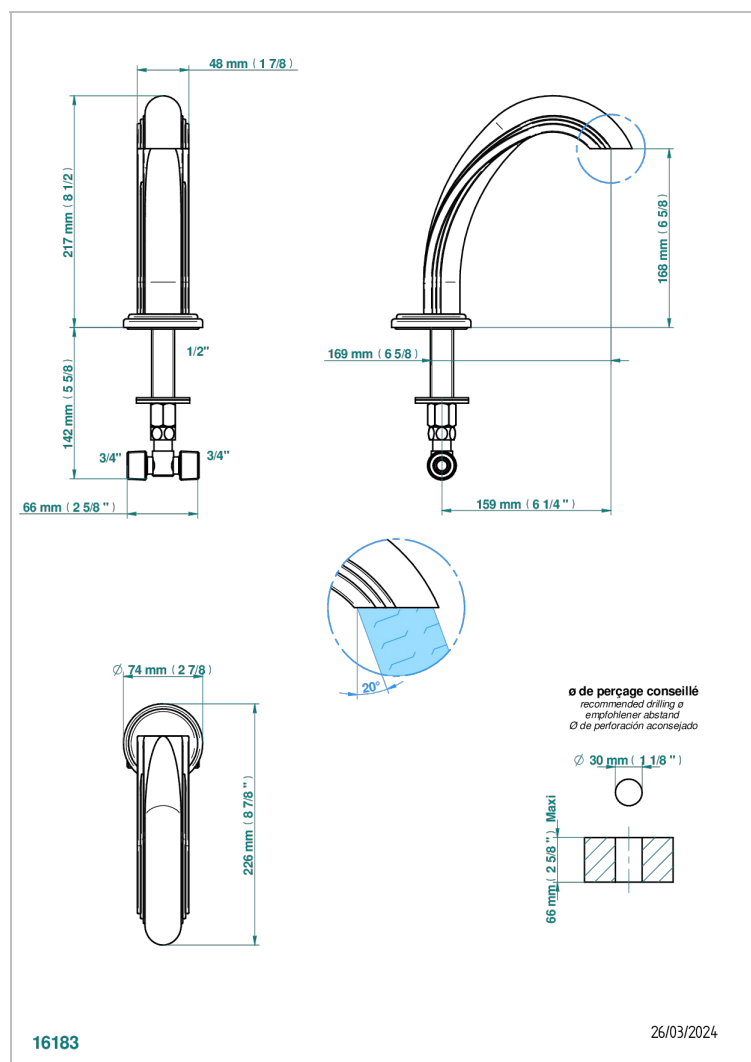

# PANTHERE CLEAR CRYSTAL

A2H-29

Rim mounted bath spout, goliath

## CHARACTERISTIC

- Panthère Clear crystal
- Rim mounted bath spout, goliath