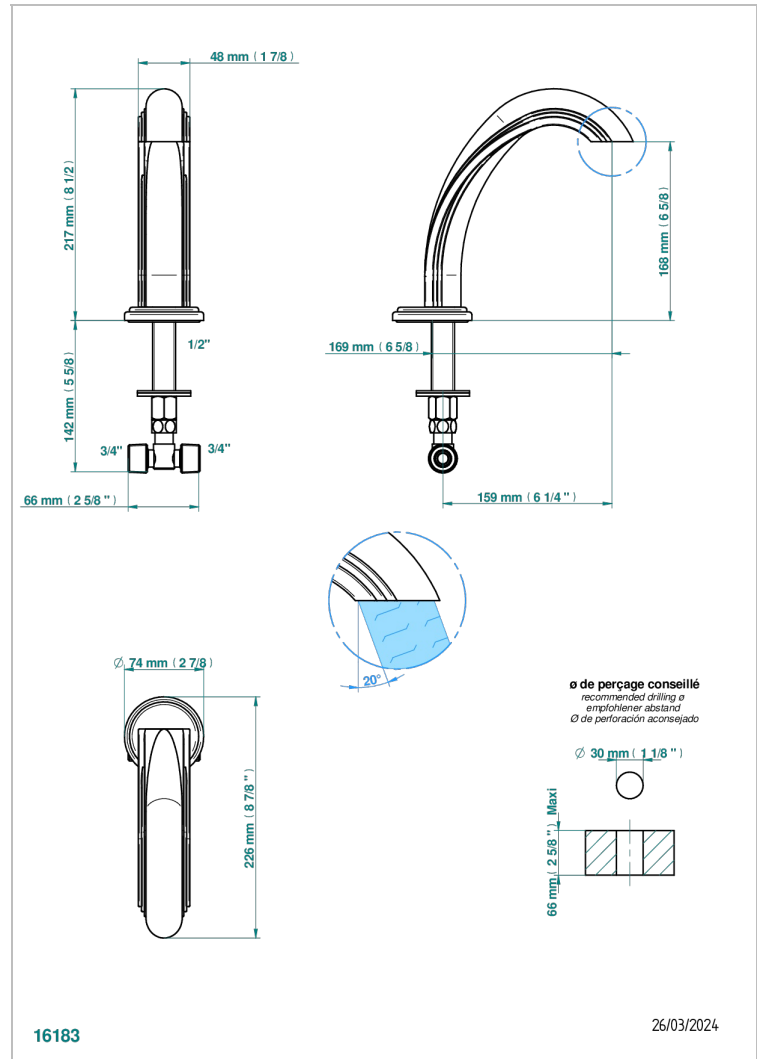

SULLY LAPIS LAZULI

A1W-29

Roman tub spout

CHARACTERISTIC

- Sully Lapis Lazuli
- Roman tub spout

AVAILABLE FINITIONS

Black ceram - D30
Blush PVD - H62
Brass color PVD - H49
Brown bronze color PVD - F33
Chrome polished - A02
Chrome polished / gold polished - G02

Matt nickel color PVD - H56
Nickel antique / Sovereign - H28
Nickel color PVD - H55
Nickel polished - B01
Soft gold - F30
Soft matt gold - F31

Umber PVD - H66