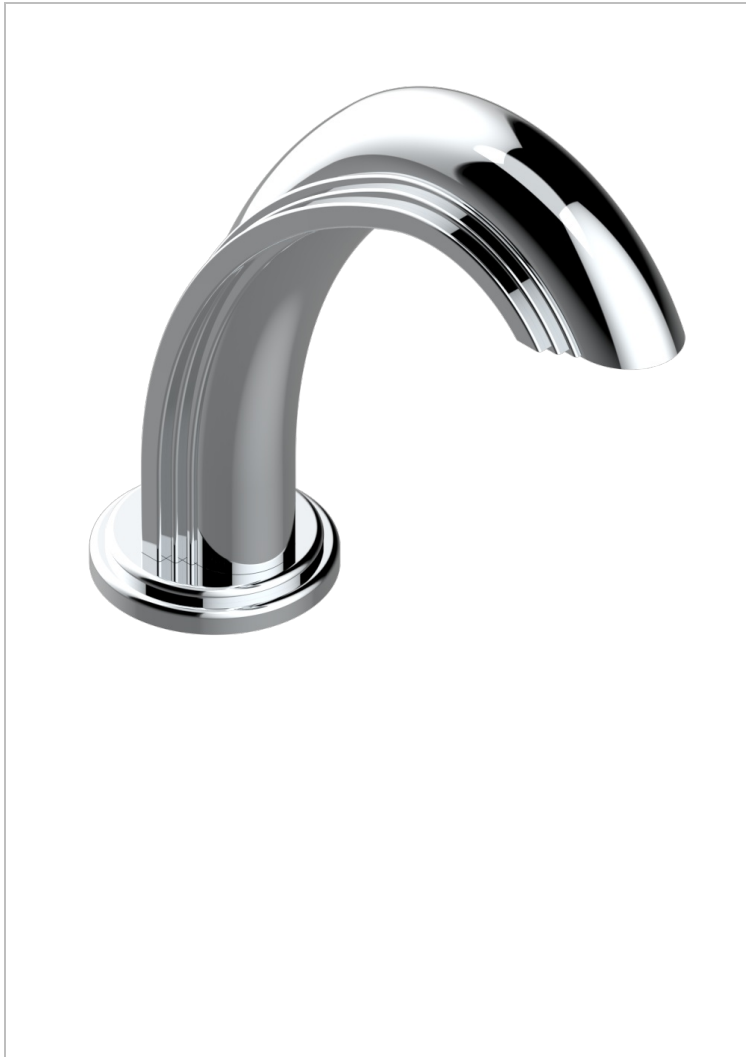

SULLY LAPIS LAZULI

A1W-29

Roman tub spout

CHARACTERISTIC

- Sully Lapis Lazuli
- Roman tub spout

AVAILABLE FINITIONS

Black ceram - D30
Blush PVD - H62
Brass color PVD - H49
Brown bronze color PVD - F33
Chrome polished - A02
Chrome polished / gold polished - G02

Gold color PVD - H52
Gold mat - F07
Gold polished - F01
Graphite PVD - H64
Matt Umber PVD - H67
Matt blush PVD - H60

Matt brass color PVD - H50
Matt brown bronze color PVD - F34
Matt chrome (American satin) - C02
Matt gold color PVD - H53
Matt graphite PVD - H65
Matt nickel (American satin) - C01

Matt nickel color PVD - H56
Nickel antique / Sovereign - H28
Nickel color PVD - H55
Nickel polished - B01
Soft gold - F30
Soft matt gold - F31

Umber PVD - H66