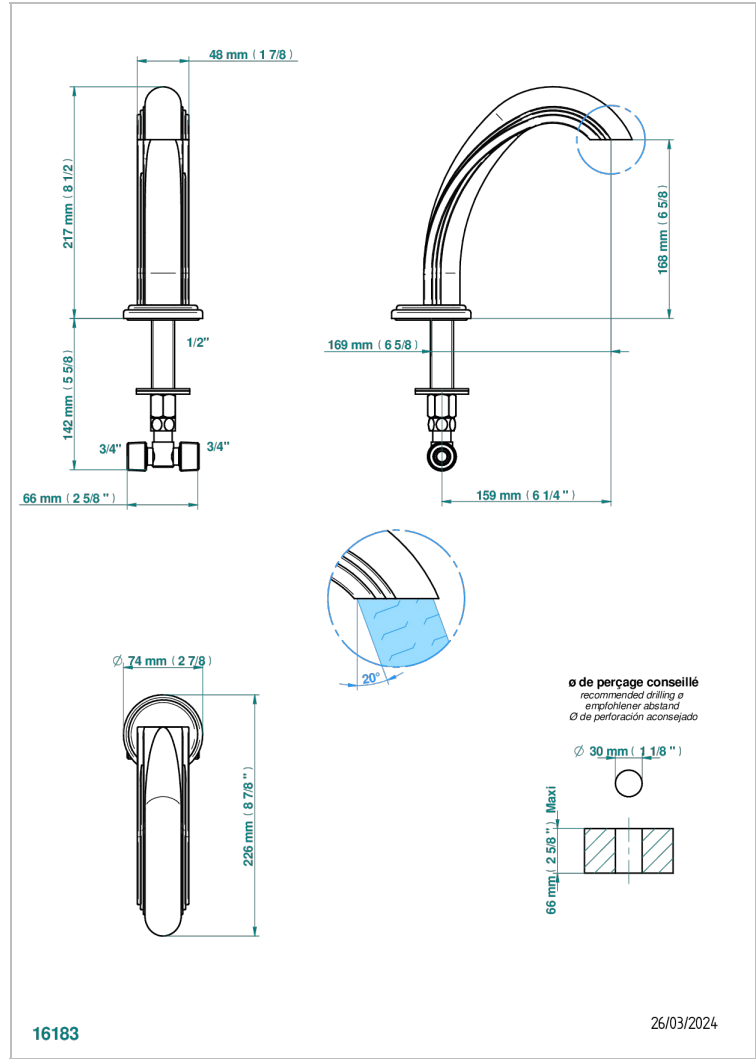

CHEVERNY RED JASPER

A1U-29

Roman tub spout

CHARACTERISTIC

- Cheverny red Jasper
- Roman tub spout

AVAILABLE FINITIONS

Black ceram - D30
Blush PVD - H62
Brass color PVD - H49
Brown bronze color PVD - F33
Chrome polished - A02
Chrome polished / gold polished - G02

Matt nickel color PVD - H56
Nickel antique / Sovereign - H28
Nickel color PVD - H55
Nickel polished - B01
Soft gold - F30
Soft matt gold - F31

Umber PVD - H66