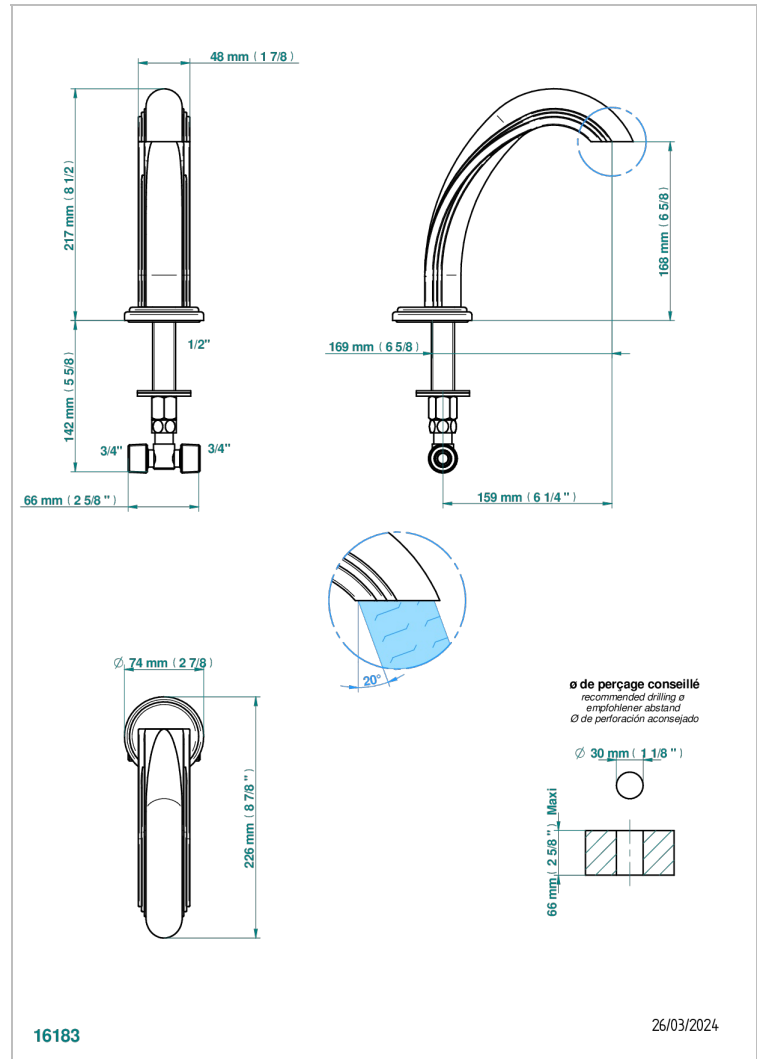

CHEVERNY LAPIS LAZULI

A1T-29

Roman tub spout

CHARACTERISTIC

- Cheverny Lapis Lazuli
- Roman tub spout

AVAILABLE FINITIONS

Black ceram - D30
Blush PVD - H62
Brass color PVD - H49
Brown bronze color PVD - F33
Chrome polished - A02
Chrome polished / gold polished - G02

Matt nickel color PVD - H56
Nickel antique / Sovereign - H28
Nickel color PVD - H55
Nickel polished - B01
Soft gold - F30
Soft matt gold - F31

Umber PVD - H66