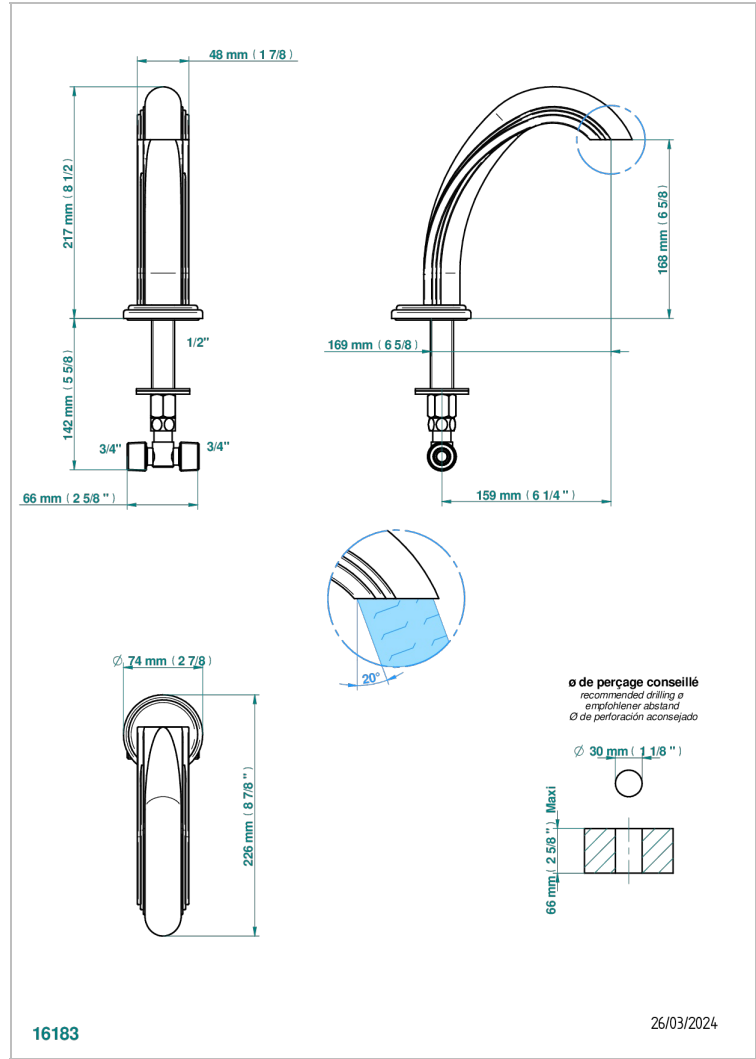

CHEVERNY MALACHITE

A1S-29

Roman tub spout

CHARACTERISTIC

- Cheverny Malachite
- Roman tub spout

AVAILABLE FINITIONS

Black ceram - D30
Blush PVD - H62
Brass color PVD - H49
Brown bronze color PVD - F33
Chrome polished - A02
Chrome polished / gold polished - G02

Matt nickel color PVD - H56
Nickel antique / Sovereign - H28
Nickel color PVD - H55
Nickel polished - B01
Soft gold - F30
Soft matt gold - F31

Umber PVD - H66