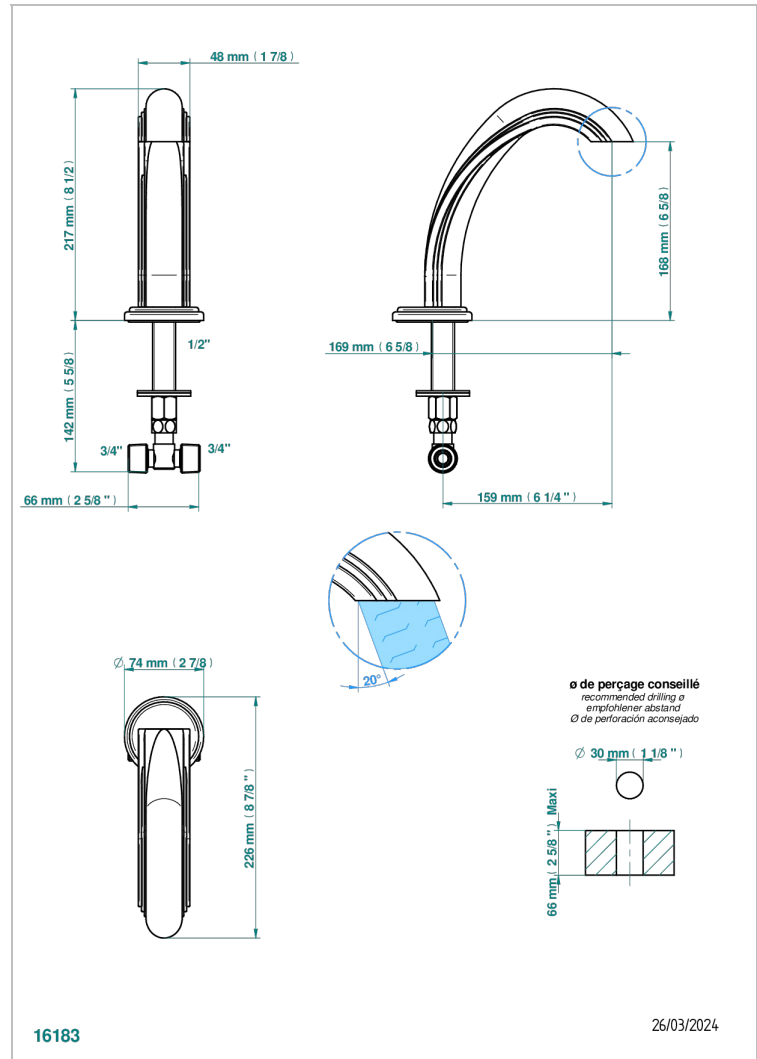

AMBOISE BLACK ONYX

A1M-29

Roman tub spout

CHARACTERISTIC

- Amboise Black Onyx
- Roman tub spout

AVAILABLE FINITIONS

Black ceram - D30
Blush PVD - H62
Brass color PVD - H49
Brown bronze color PVD - F33
Chrome polished - A02
Chrome polished / gold polished - G02

Matt nickel color PVD - H56
Nickel antique / Sovereign - H28
Nickel color PVD - H55
Nickel polished - B01
Soft gold - F30
Soft matt gold - F31

Umber PVD - H66