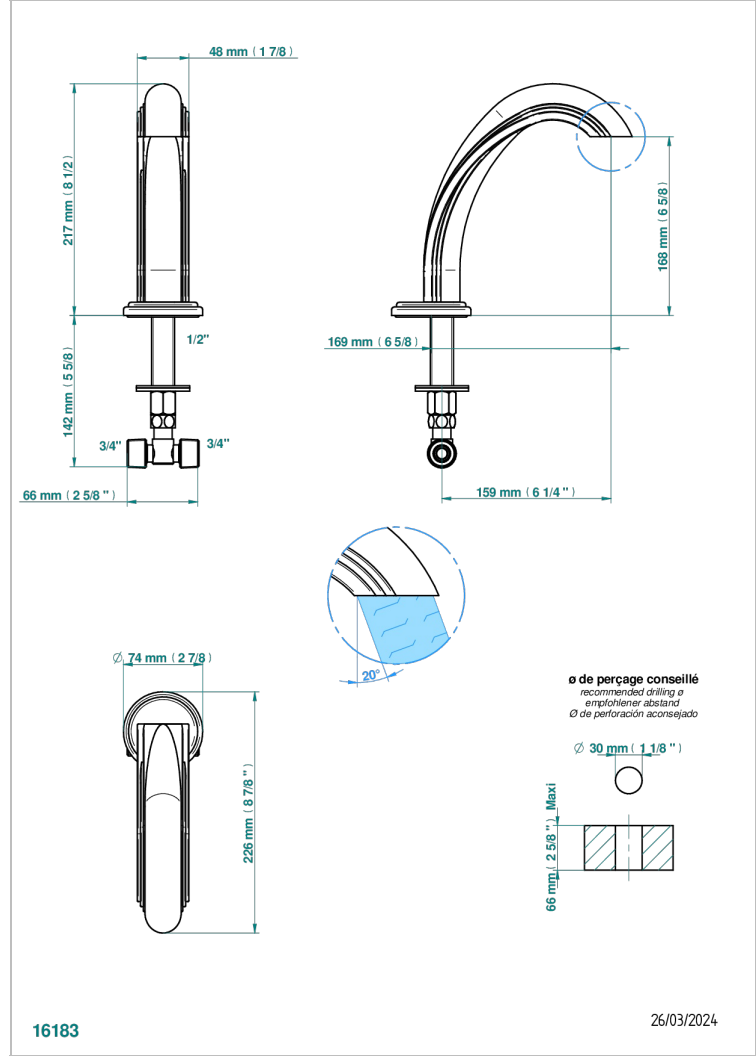

# AMBOISE BLACK ONYX

A1M-29

Rim mounted bath spout, goliath

## CHARACTERISTIC

- Amboise Black Onyx
- Rim mounted bath spout, goliath