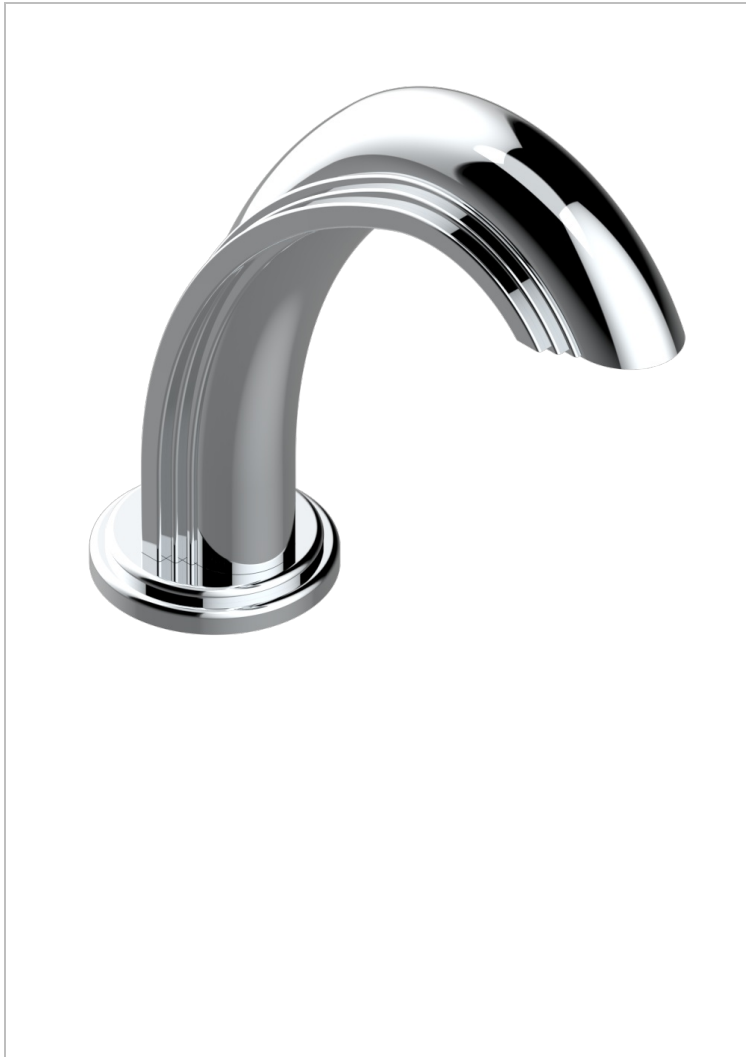

AMBOISE RED JASPER

A1L-29

Roman tub spout

CHARACTERISTIC

- Amboise Red Jasper
- Roman tub spout

AVAILABLE FINITIONS

Black ceram - D30
Blush PVD - H62
Brass color PVD - H49
Brown bronze color PVD - F33
Chrome polished - A02
Chrome polished / gold polished - G02

Gold color PVD - H52
Gold mat - F07
Gold polished - F01
Graphite PVD - H64
Matt Umber PVD - H67
Matt blush PVD - H60

Matt brass color PVD - H50
Matt brown bronze color PVD - F34
Matt chrome (American satin) - C02
Matt gold color PVD - H53
Matt graphite PVD - H65
Matt nickel (American satin) - C01

Matt nickel color PVD - H56
Nickel antique / Sovereign - H28
Nickel color PVD - H55
Nickel polished - B01
Soft gold - F30
Soft matt gold - F31

Umber PVD - H66