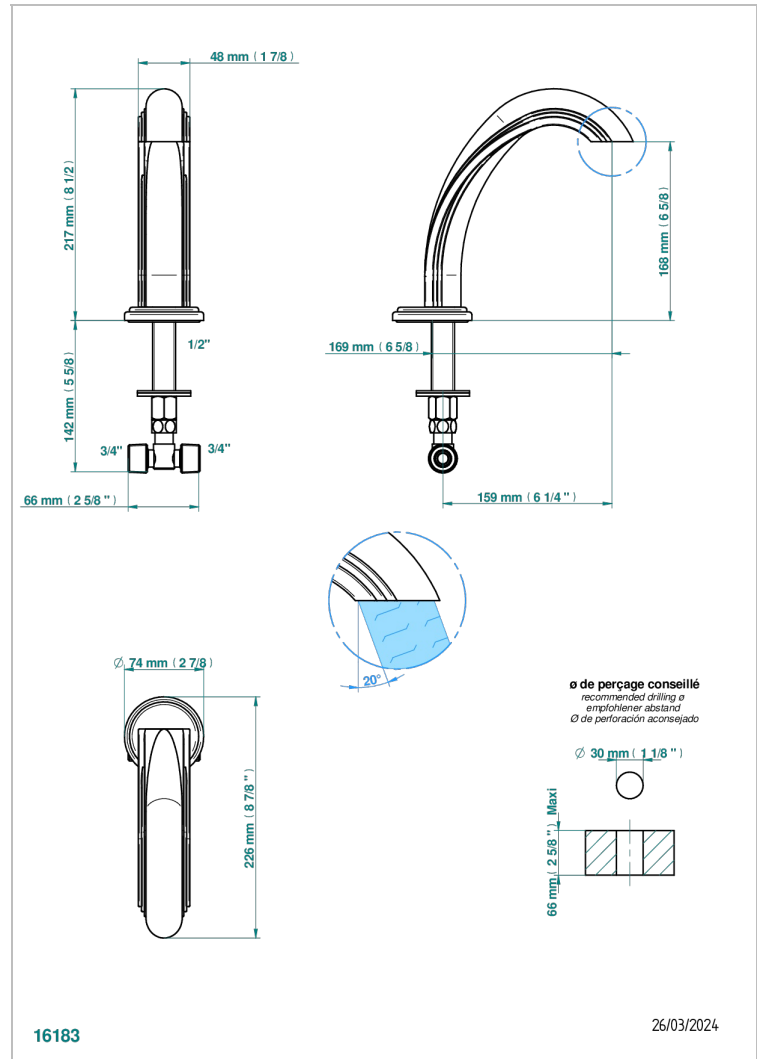

AMBOISE RED JASPER

A1L-29

Roman tub spout

CHARACTERISTIC

- Amboise Red Jasper
- Roman tub spout

AVAILABLE FINITIONS

Black ceram - D30
Blush PVD - H62
Brass color PVD - H49
Brown bronze color PVD - F33
Chrome polished - A02
Chrome polished / gold polished - G02

Matt nickel color PVD - H56
Nickel antique / Sovereign - H28
Nickel color PVD - H55
Nickel polished - B01
Soft gold - F30
Soft matt gold - F31

Umber PVD - H66