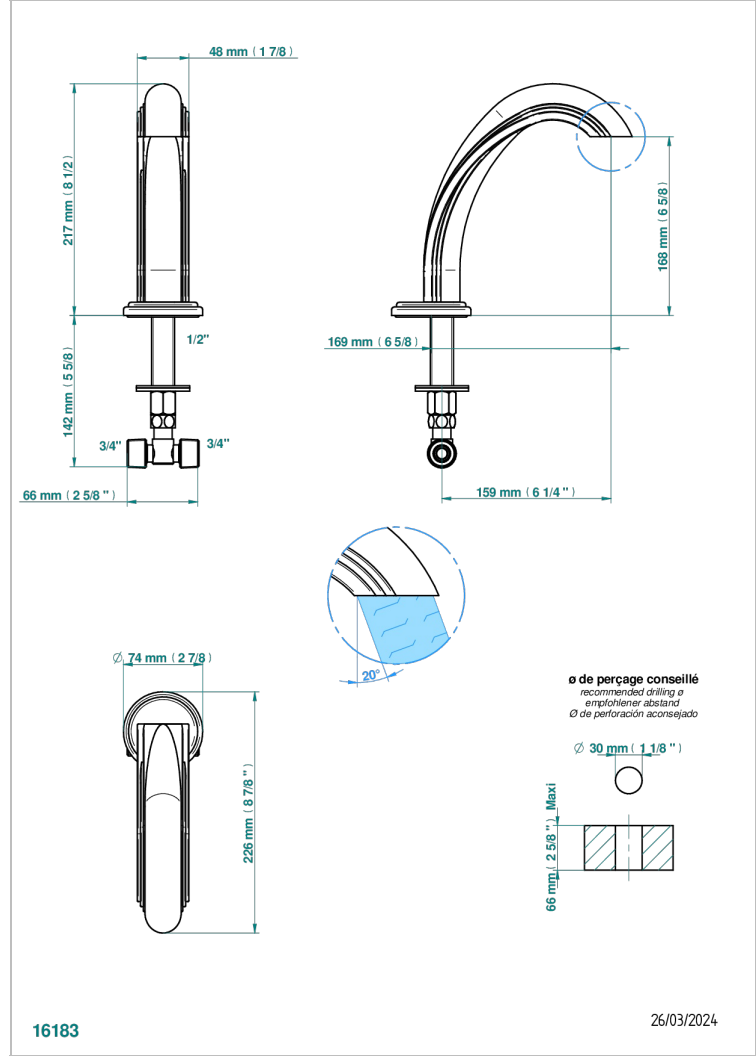

AMBOISE RED JASPER

A1L-29

Rim mounted bath spout, goliath

16183

26/03/2024

CHARACTERISTIC

- Amboise Red Jasper
- Rim mounted bath spout, goliath

AVAILABLE FINITIONS