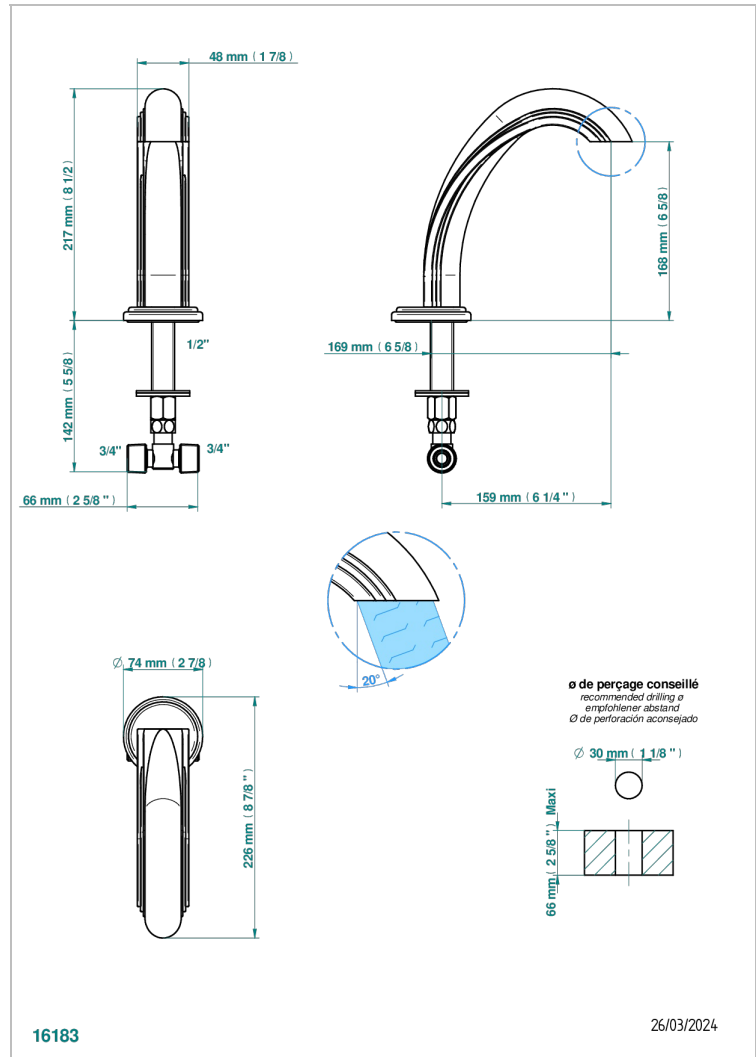

AMBOISE LAPIS LAZULI

A1K-29

Roman tub spout

THG[®]
PARIS

CHARACTERISTIC

- Amboise Lapis Lazuli
- Roman tub spout

AVAILABLE FINITIONS

Black ceram - D30
Blush PVD - H62
Brass color PVD - H49
Brown bronze color PVD - F33
Chrome polished - A02
Chrome polished / gold polished - G02

Matt nickel color PVD - H56
Nickel antique / Sovereign - H28
Nickel color PVD - H55
Nickel polished - B01
Soft gold - F30
Soft matt gold - F31

Umber PVD - H66