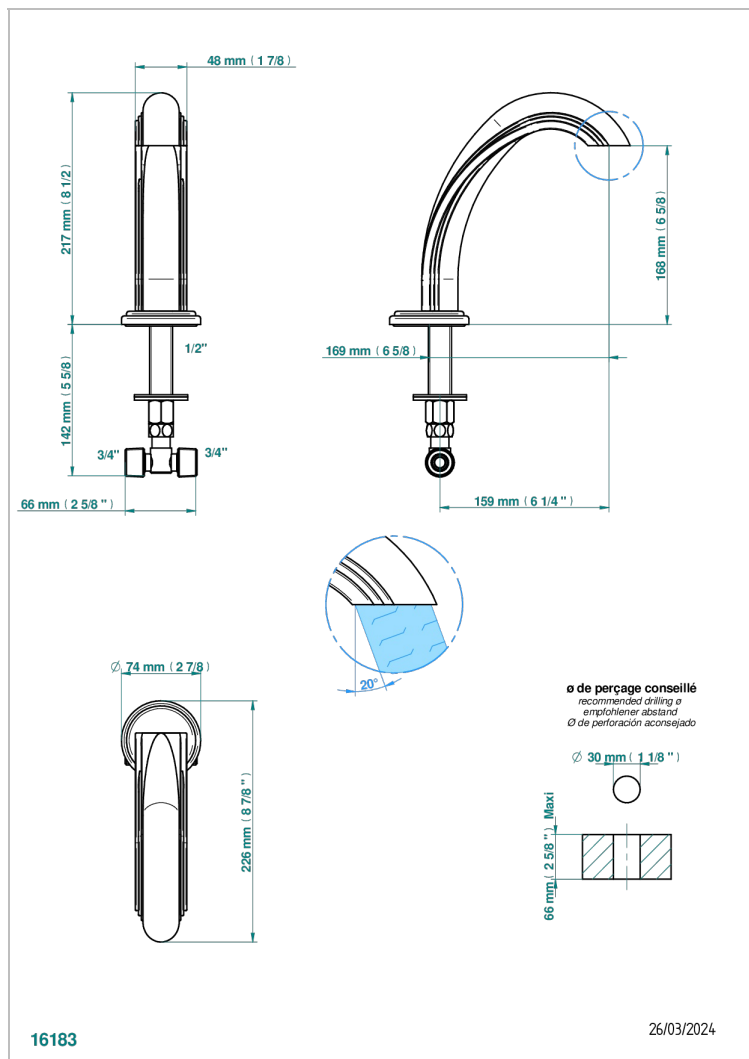

# AMBOISE LAPIS LAZULI

A1K-29

Rim mounted bath spout, goliath

THG<sup>®</sup>  
PARIS

## CHARACTERISTIC

- Amboise Lapis Lazuli
- Rim mounted bath spout, goliath