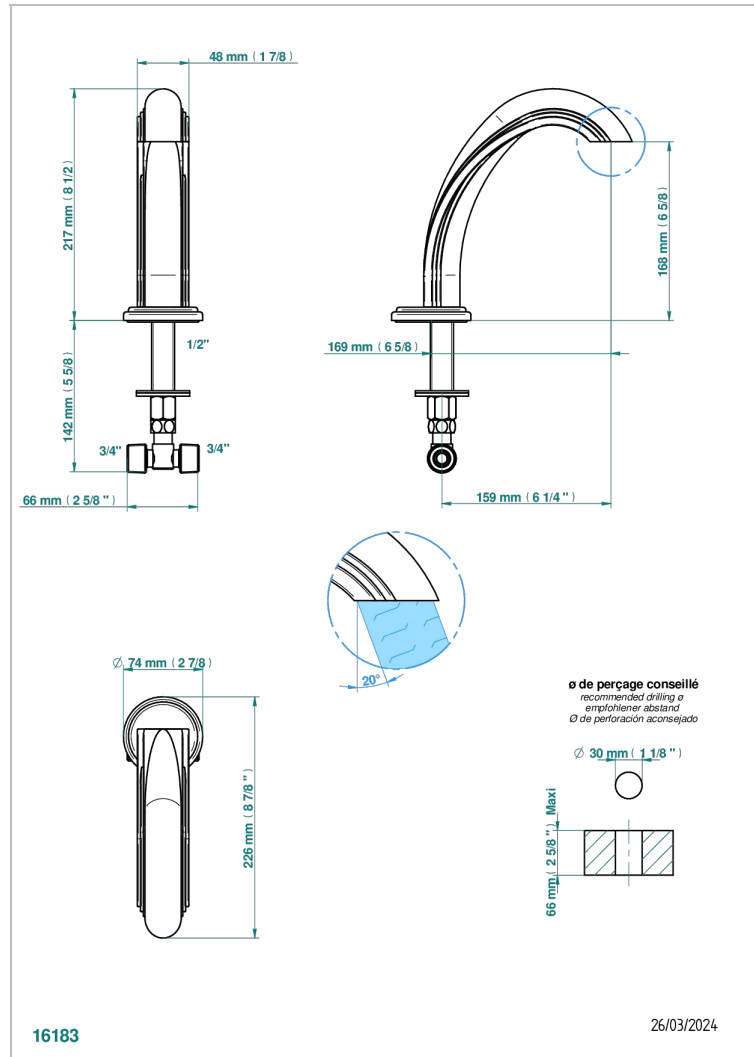

AMBOISE LAPIS LAZULI

A1K-29

Rim mounted bath spout, goliath

CHARACTERISTIC

- Amboise Lapis Lazuli
- Rim mounted bath spout, goliath

AVAILABLE FINITIONS

Antique nickel - H28
Black ceram - D30
Blush PVD - H62
Brass color PVD - H49
Brown bronze color PVD - F33
Gold color PVD - H52