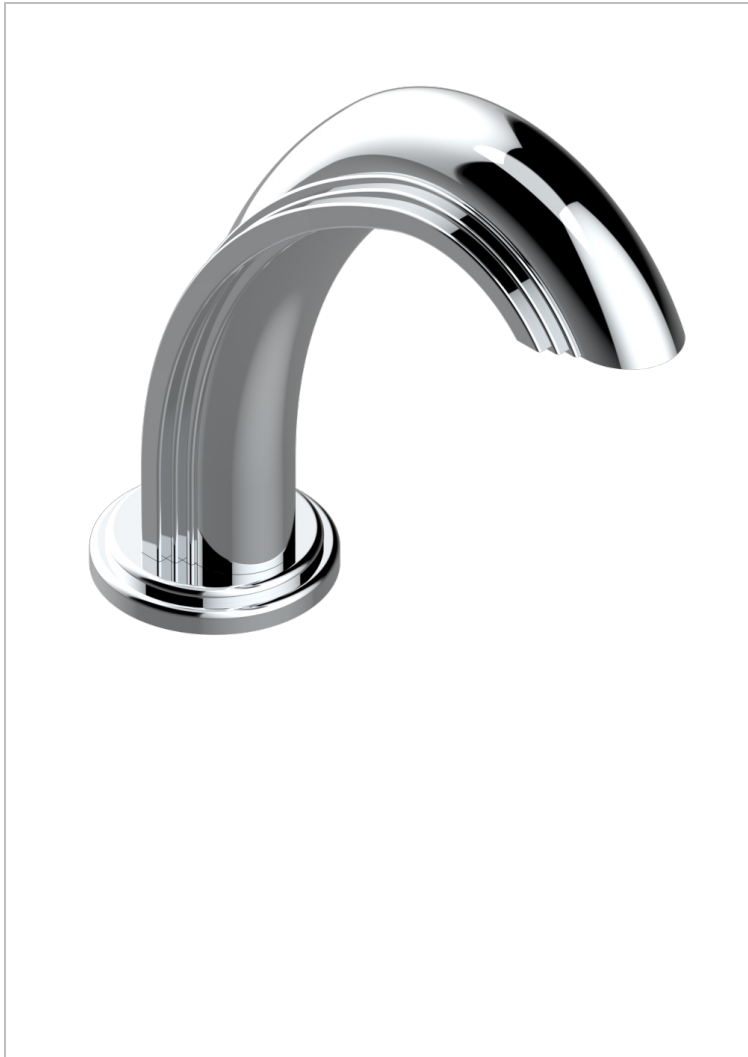

AMBOISE LAPIS LAZULI

A1K-29

Rim mounted bath spout, goliath

CHARACTERISTIC

- Amboise Lapis Lazuli
- Rim mounted bath spout, goliath

AVAILABLE FINITIONS

Antique nickel - H28
Black ceram - D30
Blush PVD - H62
Brass color PVD - H49
Brown bronze color PVD - F33
Gold color PVD - H52

Graphite PVD - H64
Matt Umber PVD - H67
Matt blush PVD - H60
Matt brass color PVD - H50
Matt brown bronze color PVD - F34
Matt chrome - C02

Matt gold - F07
Matt gold color PVD - H53
Matt graphite PVD - H65
Matt nickel (color finish) - C01
Matt nickel color PVD - H56
Nickel color PVD - H55

Polished chrome (color finish) - A02
Polished chrome / Polished gold (color finish) - G02
Polished gold (color finish) - F01
Polished nickel - B01
Soft gold - F30
Soft matt gold - F31
Umber PVD - H66