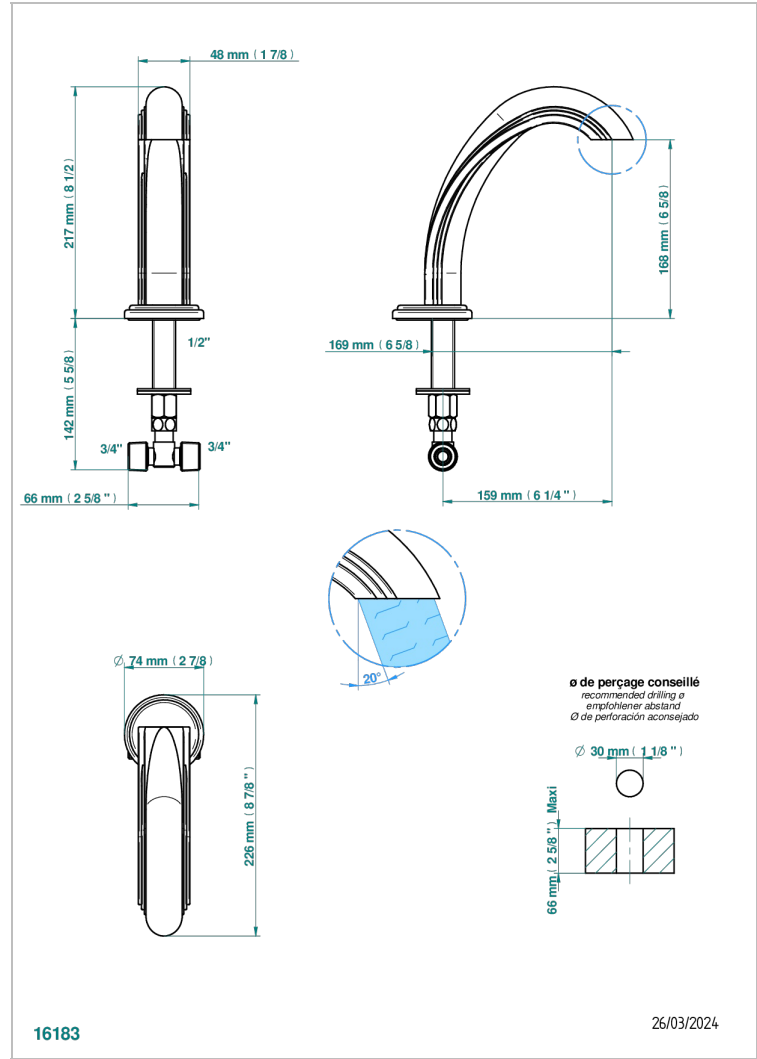

AMBOISE MALACHITE

A1J-29

Roman tub spout

CHARACTERISTIC

- Amboise Malachite
- Roman tub spout

AVAILABLE FINITIONS

Black ceram - D30
Blush PVD - H62
Brass color PVD - H49
Brown bronze color PVD - F33
Chrome polished - A02
Chrome polished / gold polished - G02

Matt nickel color PVD - H56
Nickel antique / Sovereign - H28
Nickel color PVD - H55
Nickel polished - B01
Soft gold - F30
Soft matt gold - F31

Umber PVD - H66