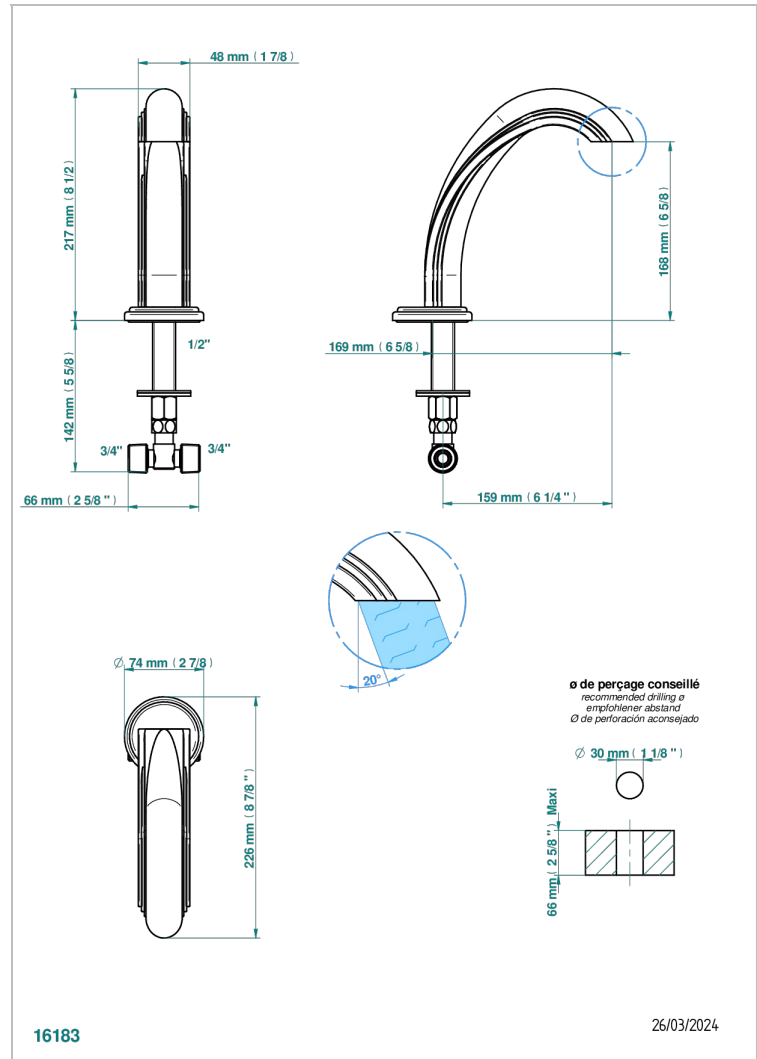

AMBOISE MALACHITE

A1J-29

Rim mounted bath spout, goliath

CHARACTERISTIC

- Amboise Malachite
- Rim mounted bath spout, goliath

AVAILABLE FINITIONS

Antique nickel - H28
Black ceram - D30
Blush PVD - H62
Brass color PVD - H49
Brown bronze color PVD - F33
Gold color PVD - H52