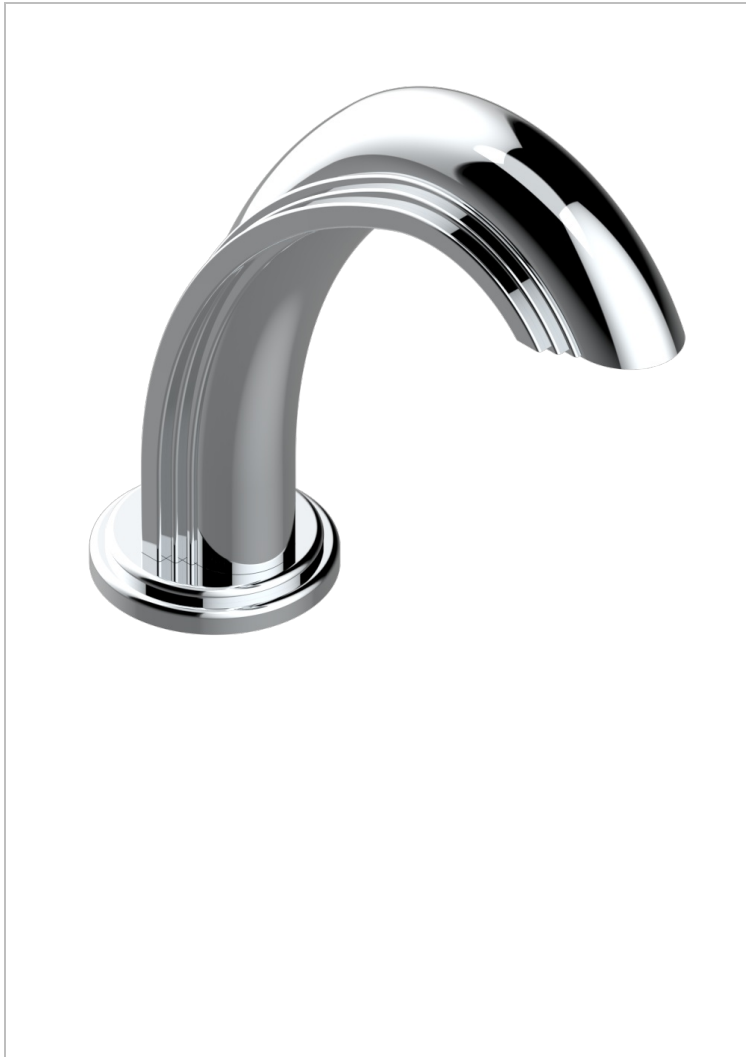

# AMBOISE MALACHITE

A1J-29

Rim mounted bath spout, goliath

## CHARACTERISTIC

- Amboise Malachite
- Rim mounted bath spout, goliath

## AVAILABLE FINITIONS

Antique nickel - H28  
Black ceram - D30  
Blush PVD - H62  
Brass color PVD - H49  
Brown bronze color PVD - F33  
Gold color PVD - H52

Graphite PVD - H64  
Matt Umber PVD - H67  
Matt blush PVD - H60  
Matt brass color PVD - H50  
Matt brown bronze color PVD - F34  
Matt chrome - C02