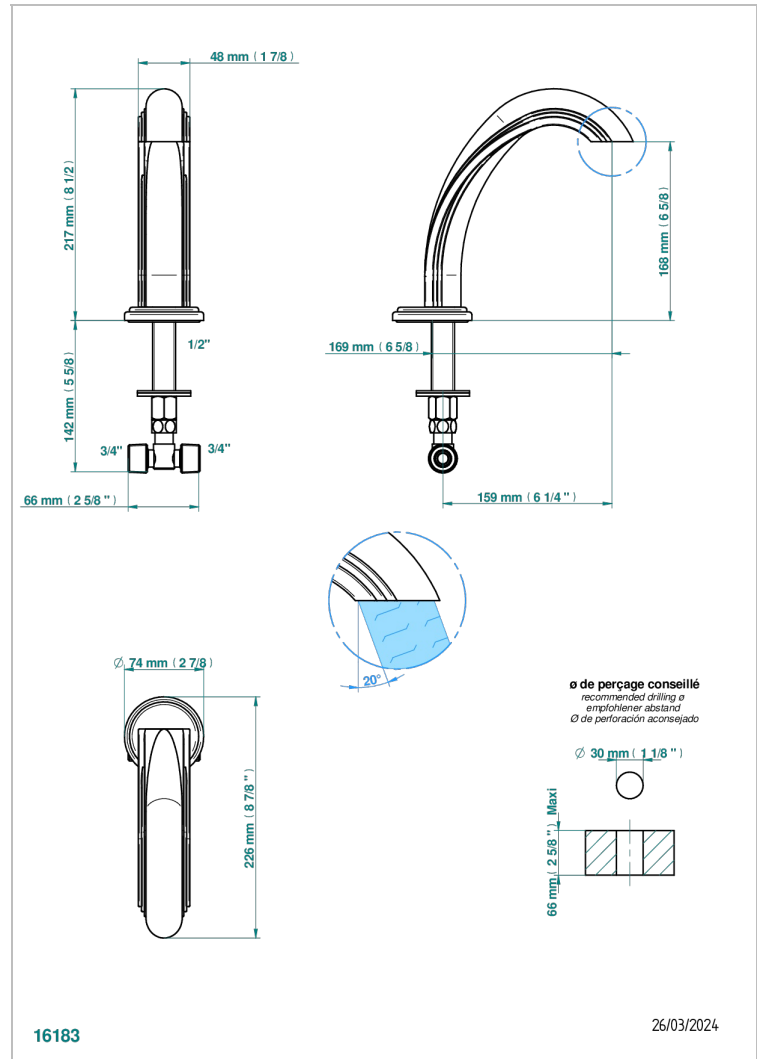

# AMBOISE MALACHITE

A1J-29

Rim mounted bath spout, goliath

## CHARACTERISTIC

- Amboise Malachite
- Rim mounted bath spout, goliath