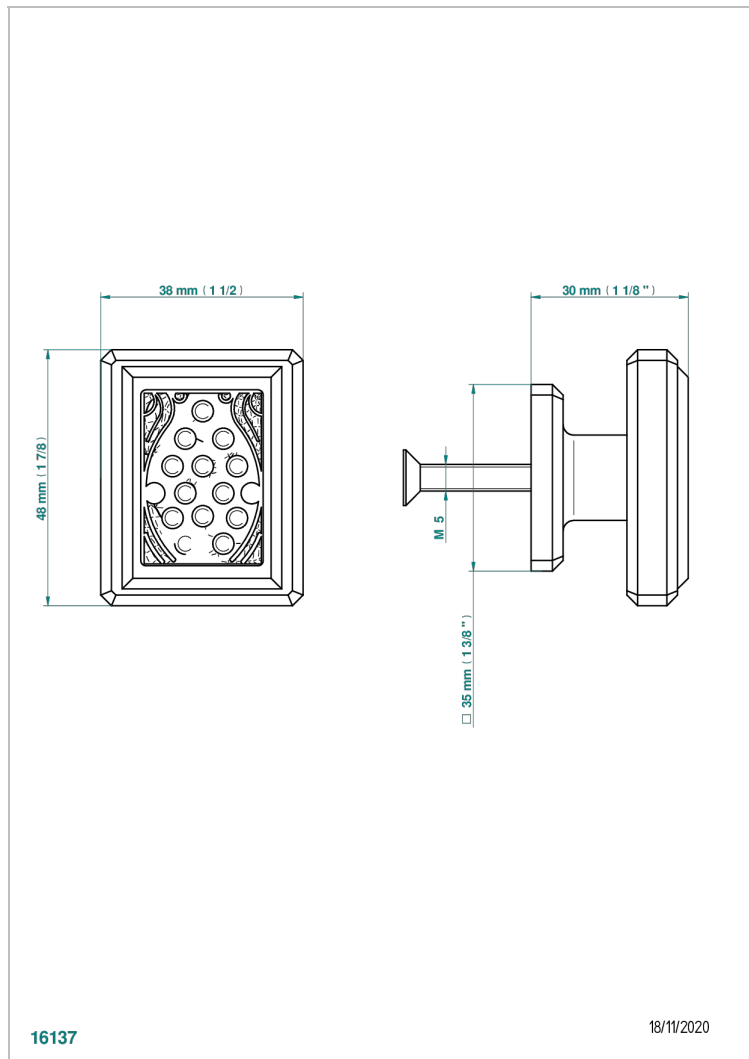

METROPOLIS CLEAR CRYSTAL WITH LEVER HANDLES

A2B-26BP

Medium size knob

CHARACTERISTIC

- Métropolis Clear crystal with lever handles
- Medium size knob

AVAILABLE FINITIONS

Black ceram - D30
Blush PVD - H62
Brass color PVD - H49
Brown bronze color PVD - F33
Chrome polished - A02
Chrome polished / gold polished - G02

Matt nickel color PVD - H56
Nickel antique / Sovereign - H28
Nickel color PVD - H55
Nickel polished - B01
Soft gold - F30
Soft matt gold - F31

Umber PVD - H66