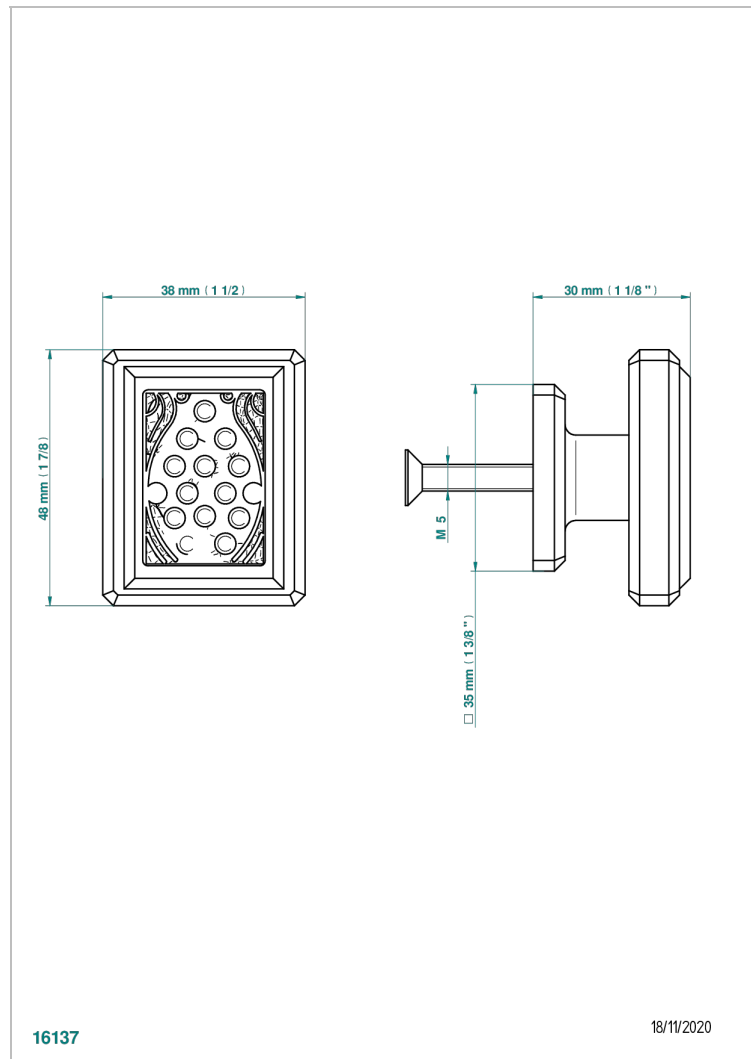

METROPOLIS CLEAR CRYSTAL WITH LEVER

A2B-26BP

Medium size knob

CHARACTERISTIC

- Métropolis Clear crystal with lever
- Medium size knob

AVAILABLE FINITIONS

Antique nickel - H28
Black ceram - D30
Blush PVD - H62
Brass color PVD - H49
Brown bronze color PVD - F33
Gold color PVD - H52