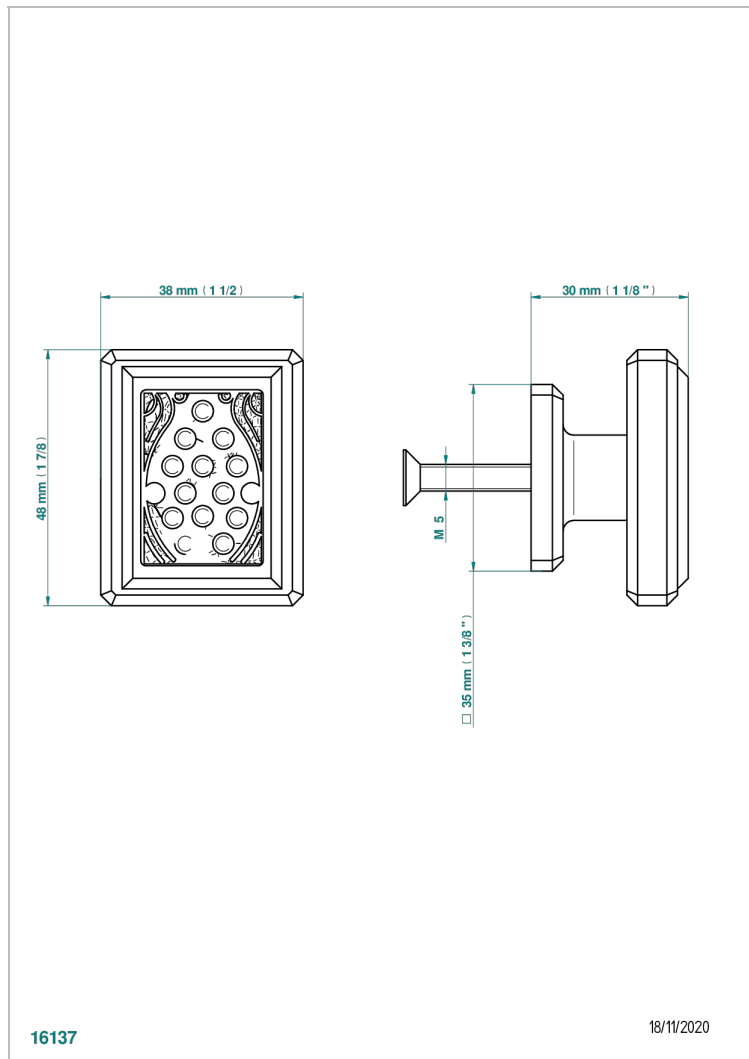

# METROPOLIS CLEAR CRYSTAL WITH LEVER

A2B-26BP

Medium size knob

## CHARACTERISTIC

- Métropolis Clear crystal with lever
- Medium size knob

## AVAILABLE FINITIONS

Antique nickel - H28  
Black ceram - D30  
Blush PVD - H62  
Brass color PVD - H49  
Brown bronze color PVD - F33  
Gold color PVD - H52

Graphite PVD - H64  
Matt Umber PVD - H67  
Matt blush PVD - H60  
Matt brass color PVD - H50  
Matt brown bronze color PVD - F34  
Matt chrome - C02