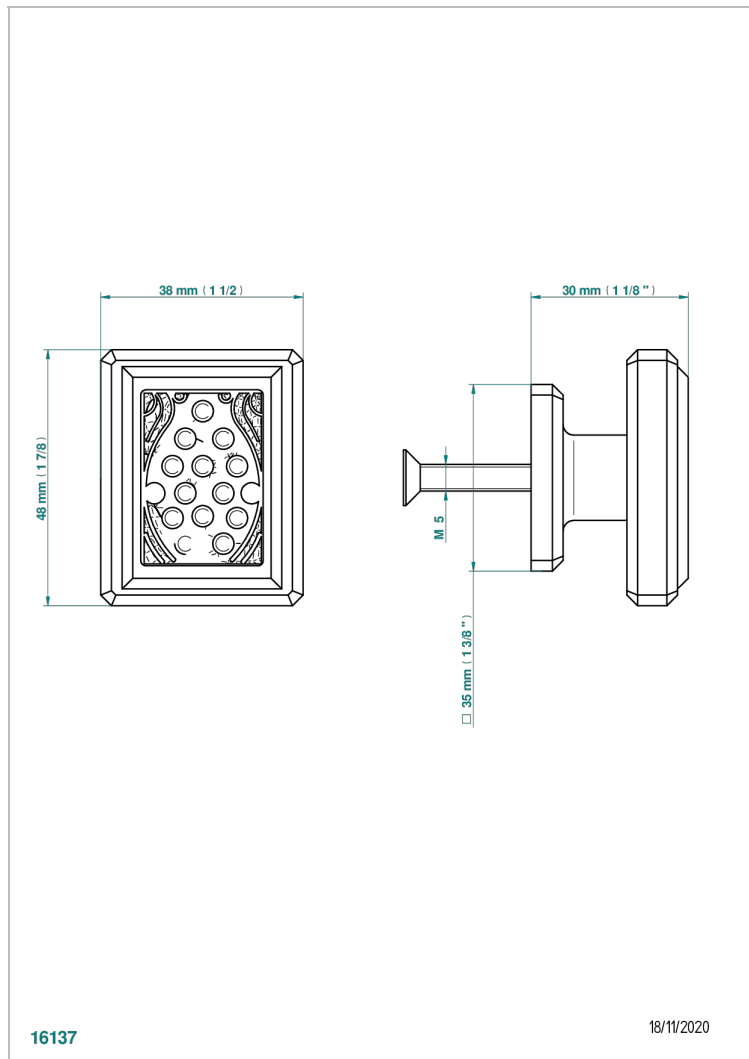

METROPOLIS CLEAR CRYSTAL WITH LEVER

A2B-26BP

Medium size knob

CHARACTERISTIC

- Métropolis Clear crystal with lever
- Medium size knob

AVAILABLE FINITIONS

Antique nickel - H28
Black ceram - D30
Blush PVD - H62
Brass color PVD - H49
Brown bronze color PVD - F33
Gold color PVD - H52