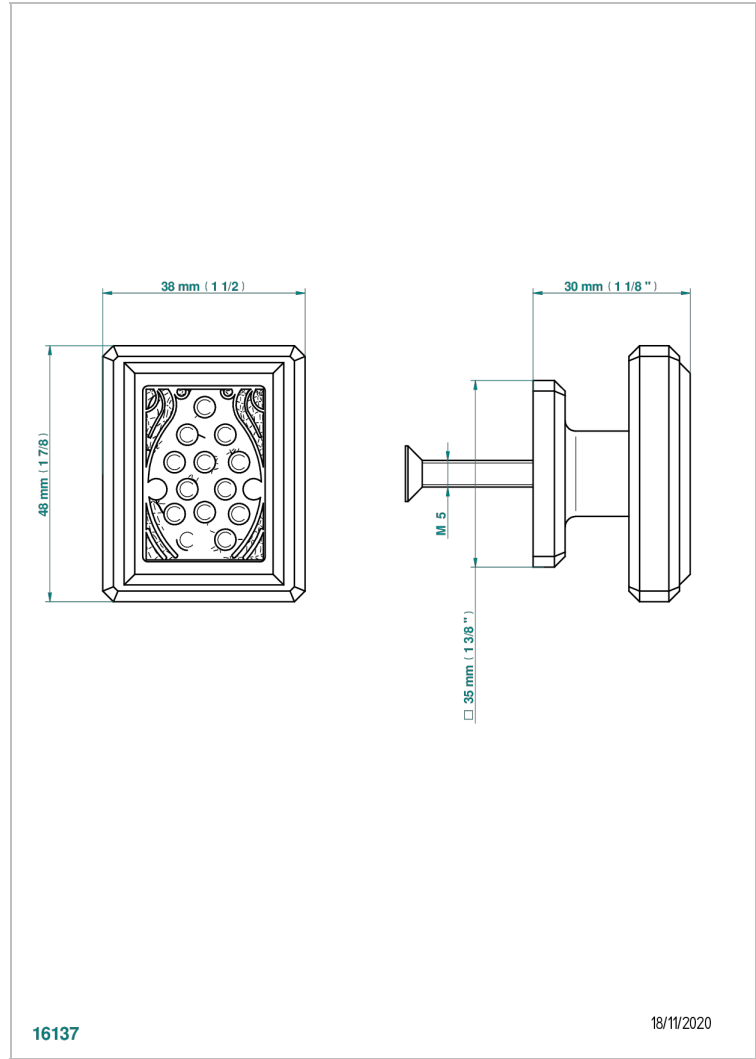

METROPOLIS CLEAR CRYSTAL

A2A-26BP

Medium size knob

THG[®]
PARIS

16137

18/11/2020

CHARACTERISTIC

- Métropolis Clear crystal
- Medium size knob

AVAILABLE FINITIONS

Black ceram - D30
Blush PVD - H62
Brass color PVD - H49
Brown bronze color PVD - F33
Chrome polished - A02
Chrome polished / gold polished - G02

Gold color PVD - H52
Gold mat - F07
Gold polished - F01
Graphite PVD - H64
Matt Umber PVD - H67
Matt blush PVD - H60