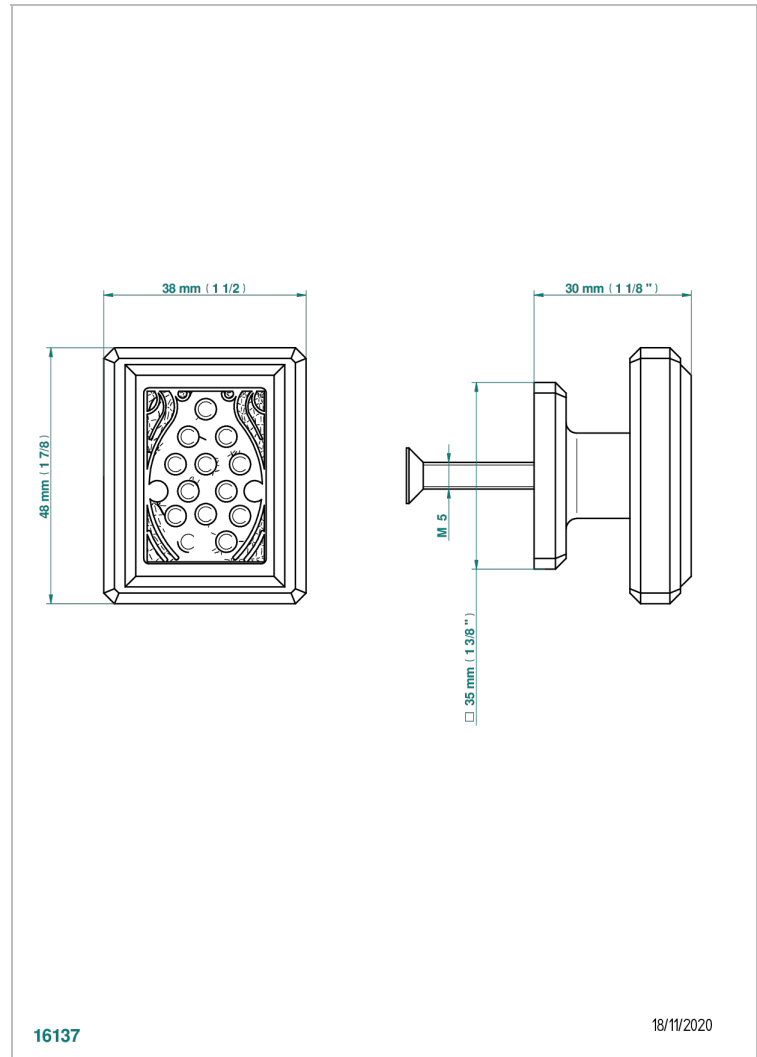

# METROPOLIS CLEAR CRYSTAL

A2A-26BP

Medium size knob

THG<sup>®</sup>  
PARIS

## CHARACTERISTIC

- Métropolis Clear crystal
- Medium size knob

## AVAILABLE FINITIONS

Antique nickel - H28  
Black ceram - D30  
Blush PVD - H62  
Brass color PVD - H49  
Brown bronze color PVD - F33  
Gold color PVD - H52

Graphite PVD - H64  
Matt Umber PVD - H67  
Matt blush PVD - H60  
Matt brass color PVD - H50  
Matt brown bronze color PVD - F34  
Matt chrome - C02