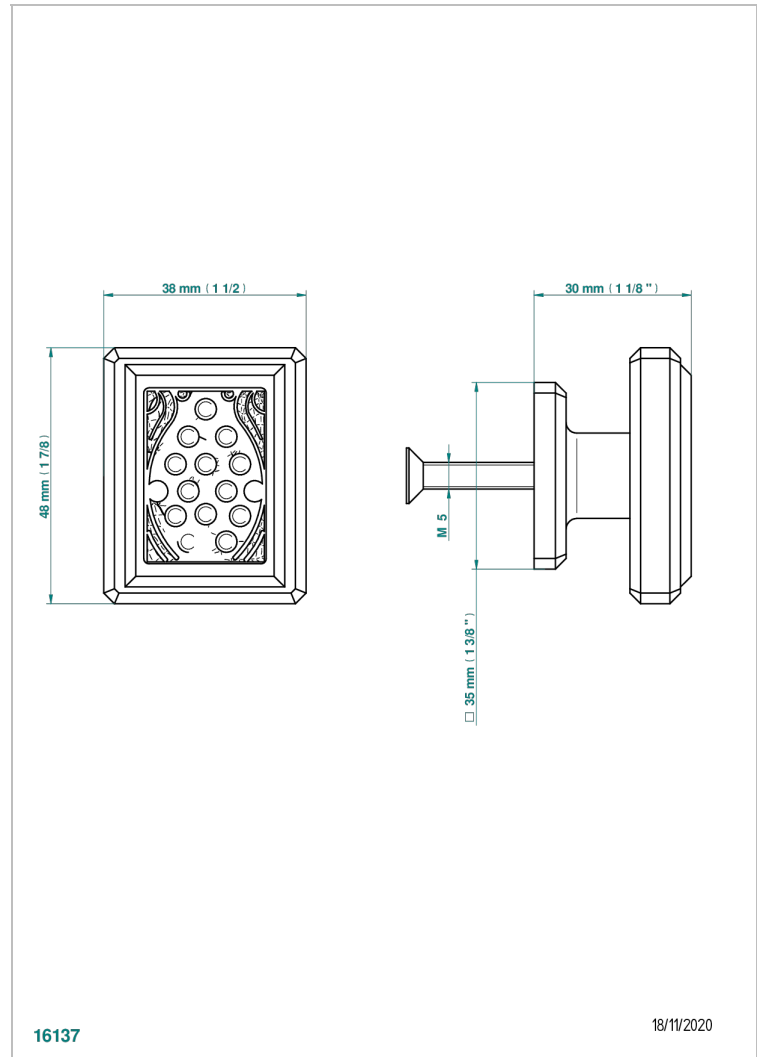

METROPOLIS CLEAR CRYSTAL

A2A-26BP

Medium size knob

THG[®]
PARIS

CHARACTERISTIC

- Métropolis Clear crystal
- Medium size knob

AVAILABLE FINITIONS

Antique nickel - H28
Black ceram - D30
Blush PVD - H62
Brass color PVD - H49
Brown bronze color PVD - F33
Gold color PVD - H52