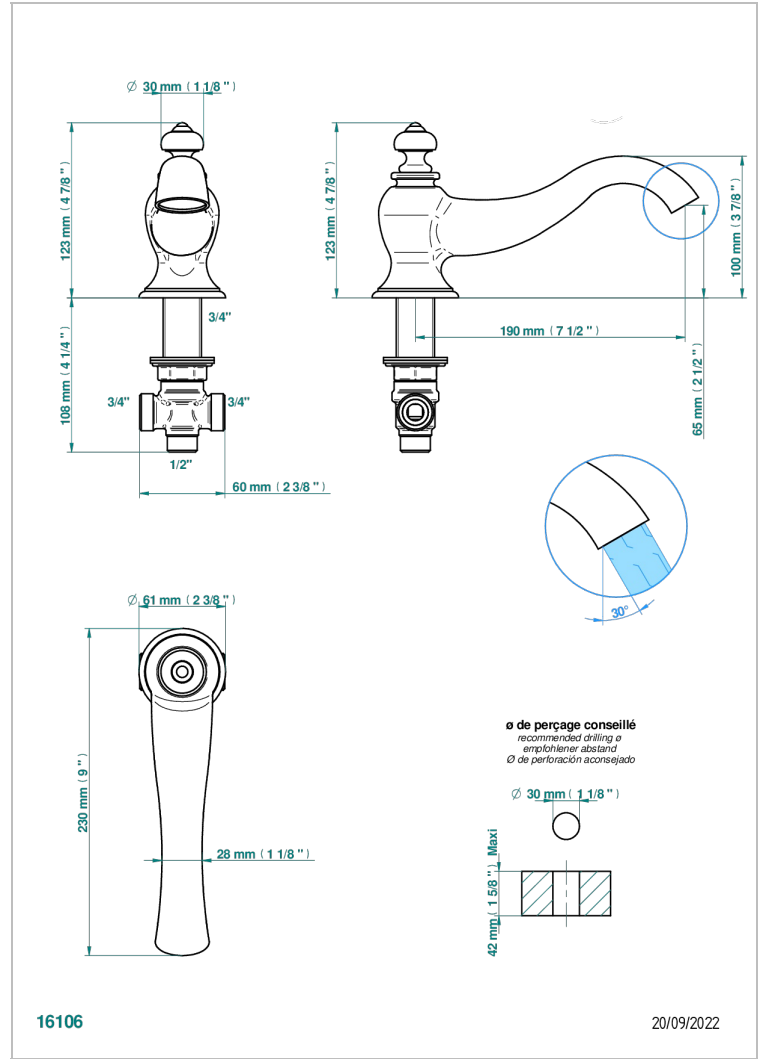

# BROADWAY WITH WHITE PORCELAIN LEVER HANDLES

A04-29SGI

Tub spout with integral diverter

## CHARACTERISTIC

- Broadway with white porcelain lever handles
- Tub spout with integral diverter