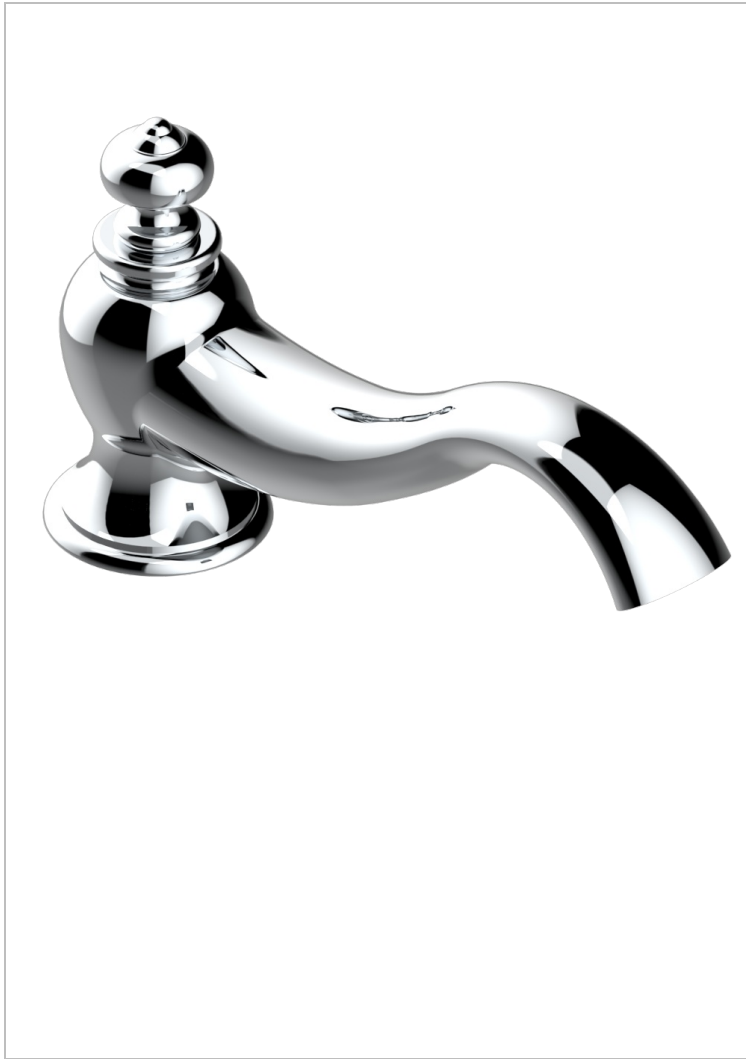

# BROADWAY WITH WHITE PORCELAIN LEVER HANDLES

A04-29SGI

Tub spout with integral diverter

## CHARACTERISTIC

- Broadway with white porcelain lever handles
- Tub spout with integral diverter

## AVAILABLE FINITIONS

Black ceram - D30  
Blush PVD - H62  
Brass color PVD - H49  
Brown bronze color PVD - F33  
Chrome polished - A02  
Chrome polished / gold polished - G02

Copper antique matt, coated - H07  
Gold color PVD - H52  
Gold mat - F07  
Gold polished - F01  
Graphite PVD - H64  
Light coated bronze - D01